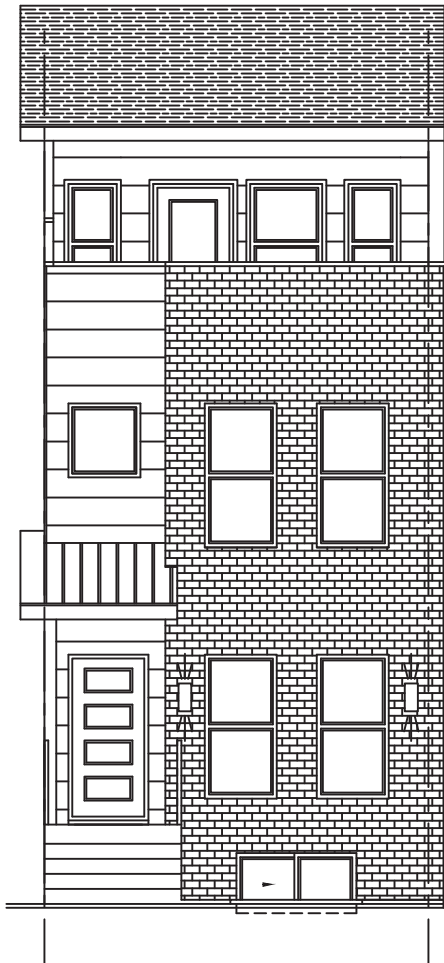

# THE SOHO

at Blatchford

UNIT A

1,568 SQ. FT.

ENCOREHOMES.CA

**Front Elevation**  
1,568 sq. ft.

**THE SOHO**  
at Blatchford

**UNIT A**  
1,568 sq. ft.