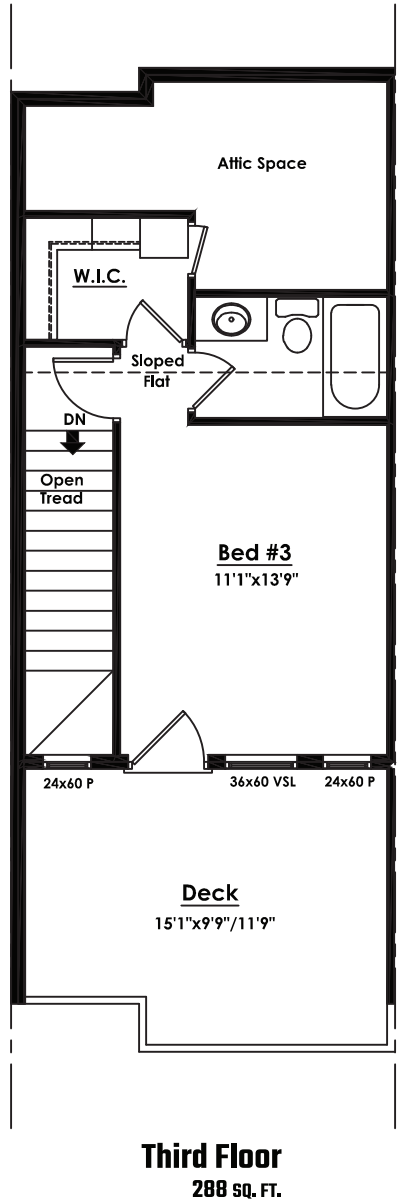

# THE SOHO

at Blatchford

UNIT A

1,568 SQ. FT.

ENCOREHOMES.CA

**Front Elevation**  
1,568 sq. ft.

**THE SOHO**  
at Blatchford

**UNIT A**  
1,568 sq. ft.