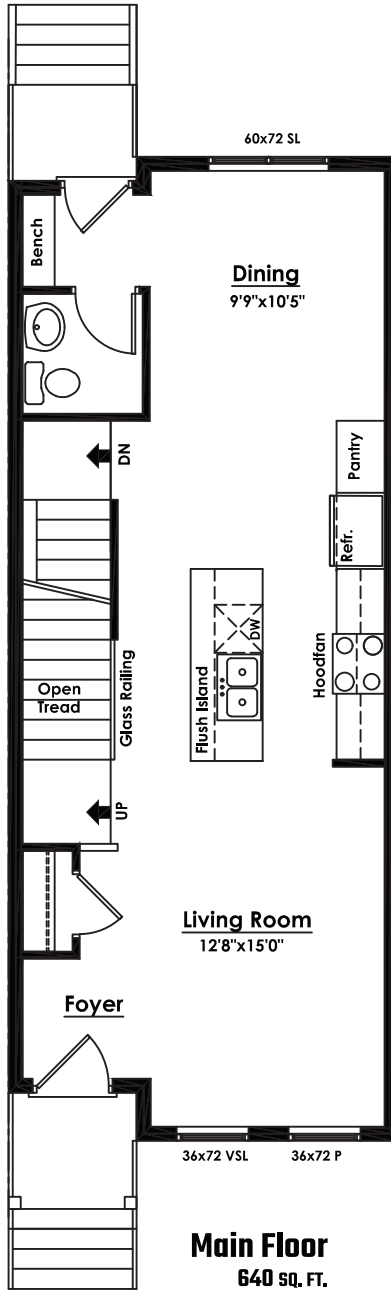

# THE SOHO

at Blatchford

UNIT A

1,568 SQ. FT.

ENCOREHOMES.CA

**Front Elevation**  
1,568 sq. ft.

**THE SOHO**  
at Blatchford

**UNIT A**  
1,568 sq. ft.