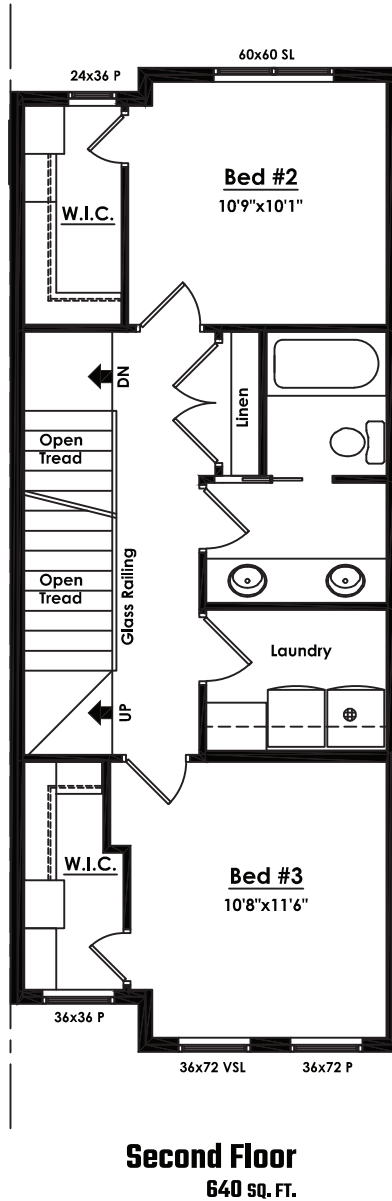

# THE SOHO

at Blatchford

UNIT A

1,568 SQ. FT.

ENCOREHOMES.CA

**Front Elevation**  
1,568 sq. ft.

**THE SOHO**  
at Blatchford

**UNIT A**  
1,568 sq. ft.