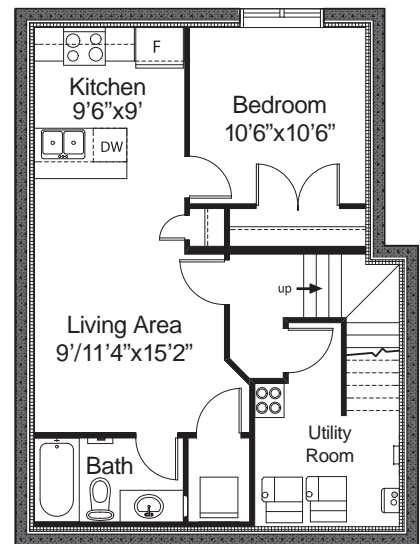

# Gabriel ZII

2,198 sq. ft.

4 Bedroom

4 Bath

# Gabriel ZII

2,198 sq. ft.

4 Bedroom

4 Bath

Main Level  
**759 sq.ft.**

Upper Level  
**848 sq.ft.**

Secondary Suite  
**591 sq.ft.**