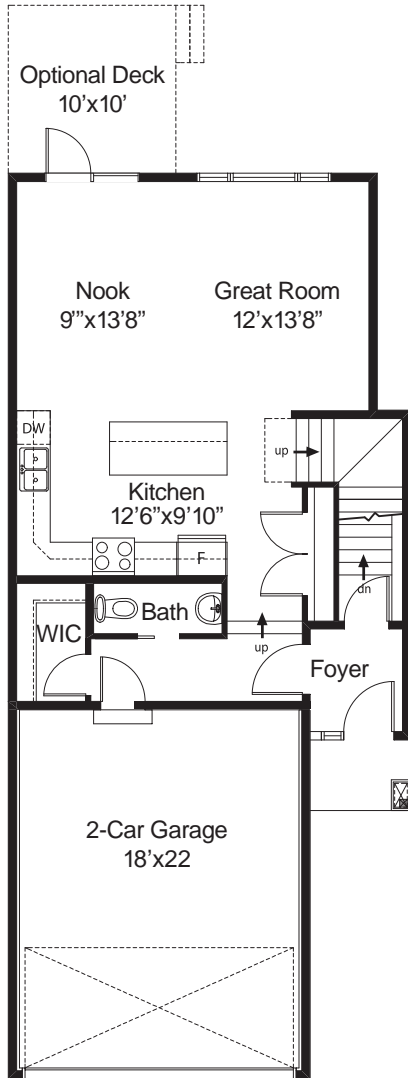

# Gabriel ZII

2,198 sq. ft.

4 Bedroom

4 Bath

# Gabriel ZII

2,198 sq. ft.

4 Bedroom

4 Bath

Main Level  
**759 sq.ft.**

Upper Level  
**848 sq.ft.**

Secondary Suite  
**591 sq.ft.**