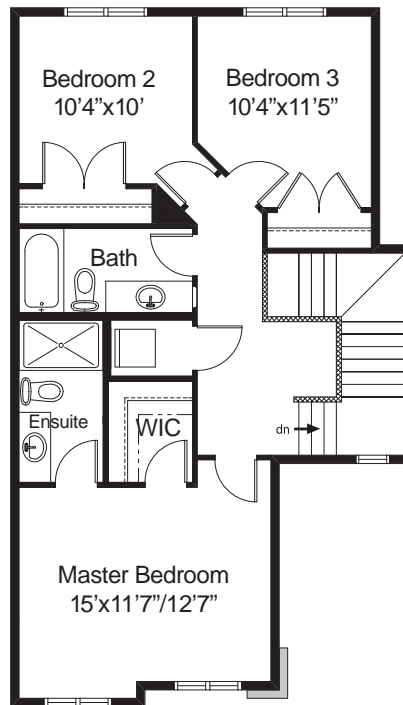

# Gabriel ZII

2,198 sq. ft.

4 Bedroom

4 Bath

# Gabriel ZII

2,198 sq. ft.

4 Bedroom

4 Bath

Main Level  
**759 sq.ft.**

Upper Level  
**848 sq.ft.**

Secondary Suite  
**591 sq.ft.**