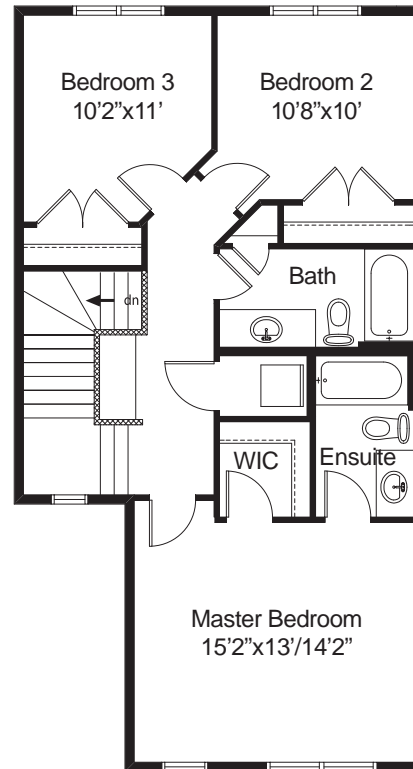

# Chelsea A

1,502 sq. ft.  
3 Bedroom  
2.5 Bath

## Chelsea A

# Chelsea A

1,502 sq. ft.  
3 Bedroom  
2.5 Bath

Main Level  
**675 sq.ft.**

Upper Level  
**827 sq.ft.**

09.18