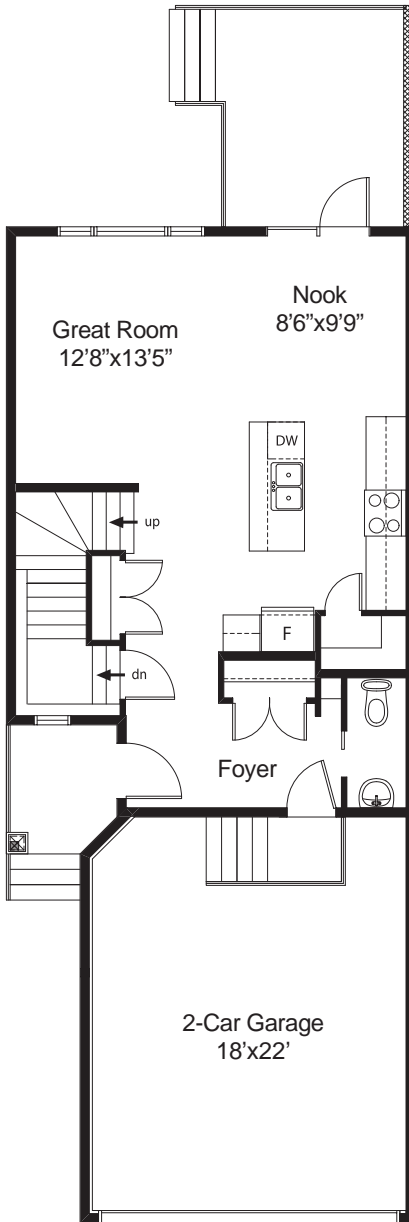

# Chelsea A

1,502 sq. ft.  
3 Bedroom  
2.5 Bath

## Chelsea A

# Chelsea A

1,502 sq. ft.  
3 Bedroom  
2.5 Bath

Main Level  
**675 sq.ft.**

Upper Level  
**827 sq.ft.**

09.18