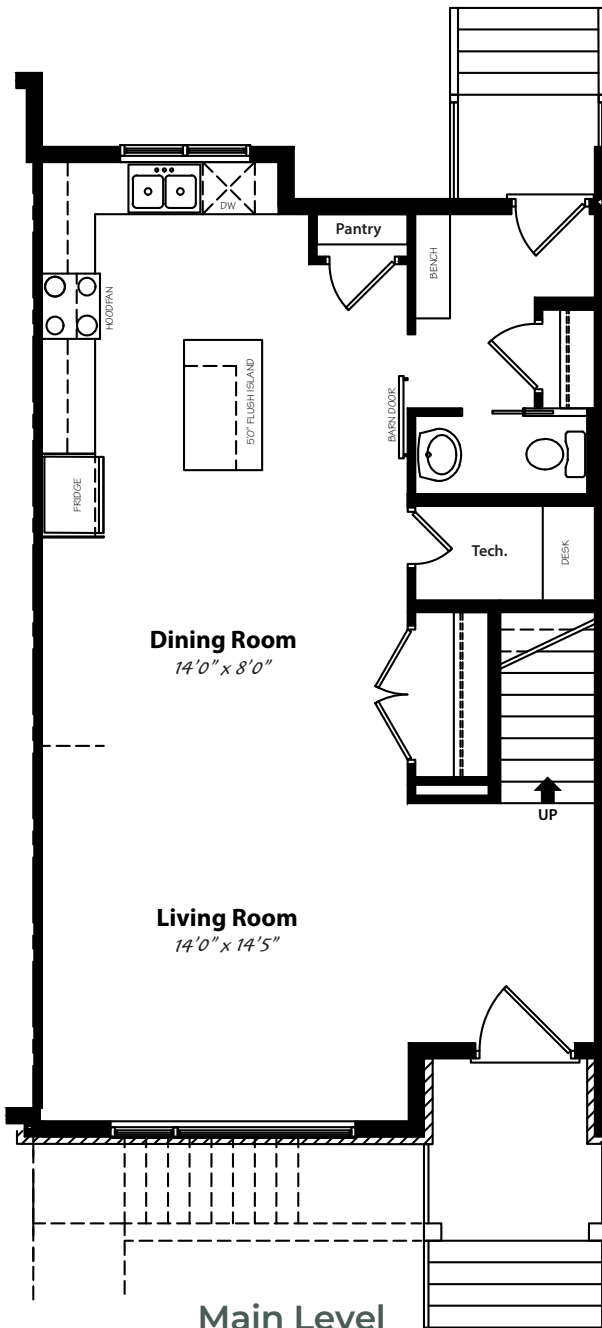

The Brooklyn B20 – Townhome w/ Rental Suite

3 Bedrooms (+2 in suite)
2.5 Bathrooms (+1 in suite)
2,188 sq. Ft.

Encore[™]
MASTER BUILDER
EXPECT TO BE IMPRESSED

TEL: 780-472-8362
FAX: 780-472-8343

info@encorehomes.ca
EncoreHomes.ca

11344 - 119 Street
Edmonton, AB T5G 2X4

The Brooklyn – B20

3 Bedroom Townhome w/ 2-Bed Rental Suite
 2.5 Bathrooms (+1 in suite)
 2,188 Sq.Ft.

3 Bedroom Townhome w/ 2-Bed Rental Suite
2.5 Bathrooms (+1 in suite)
2,188 Sq.Ft.

Front Elevation
Unit B20

Rooftop Deck
400 sq.ft.