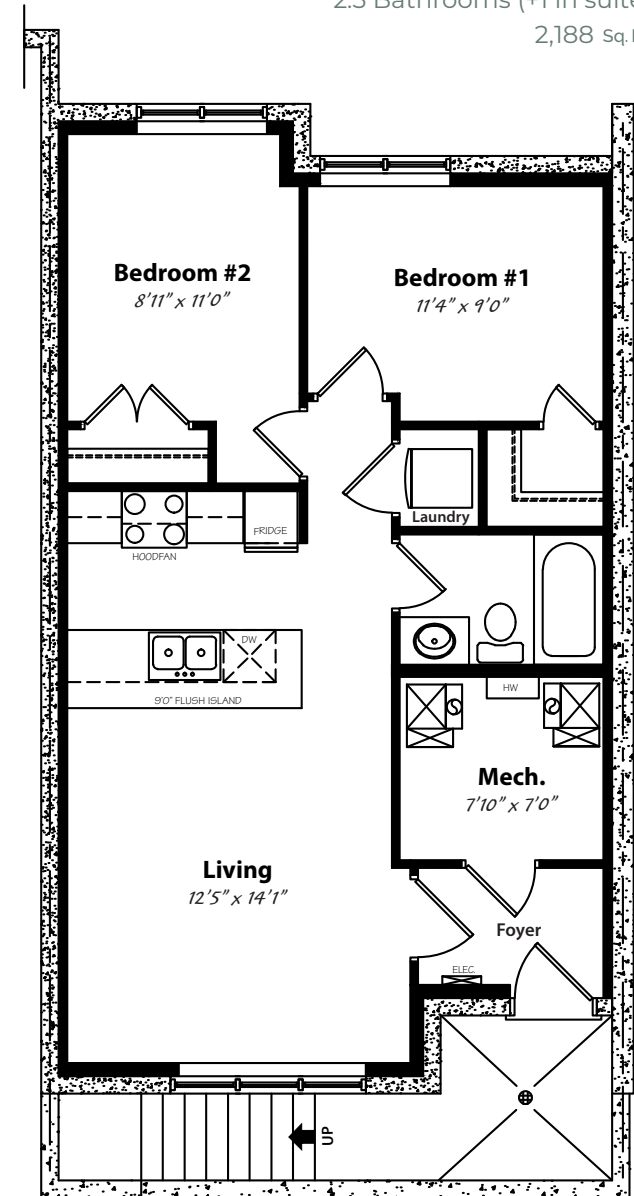

The Brooklyn B20 – Townhome w/ Rental Suite

3 Bedrooms (+2 in suite)
2.5 Bathrooms (+1 in suite)
2,188 sq. Ft.

Encore[™]
MASTER BUILDER
EXPECT TO BE IMPRESSED

TEL: 780-472-8362
FAX: 780-472-8343

info@encorehomes.ca
EncoreHomes.ca

11344 - 119 Street
Edmonton, AB T5G 2X4

The Brooklyn – B20

3 Bedroom Townhome w/ 2-Bed Rental Suite
 2.5 Bathrooms (+1 in suite)
 2,188 Sq.Ft.

3 Bedroom Townhome w/ 2-Bed Rental Suite
2.5 Bathrooms (+1 in suite)
2,188 Sq.Ft.

Front Elevation
Unit B20

Rooftop Deck
400 sq.ft.