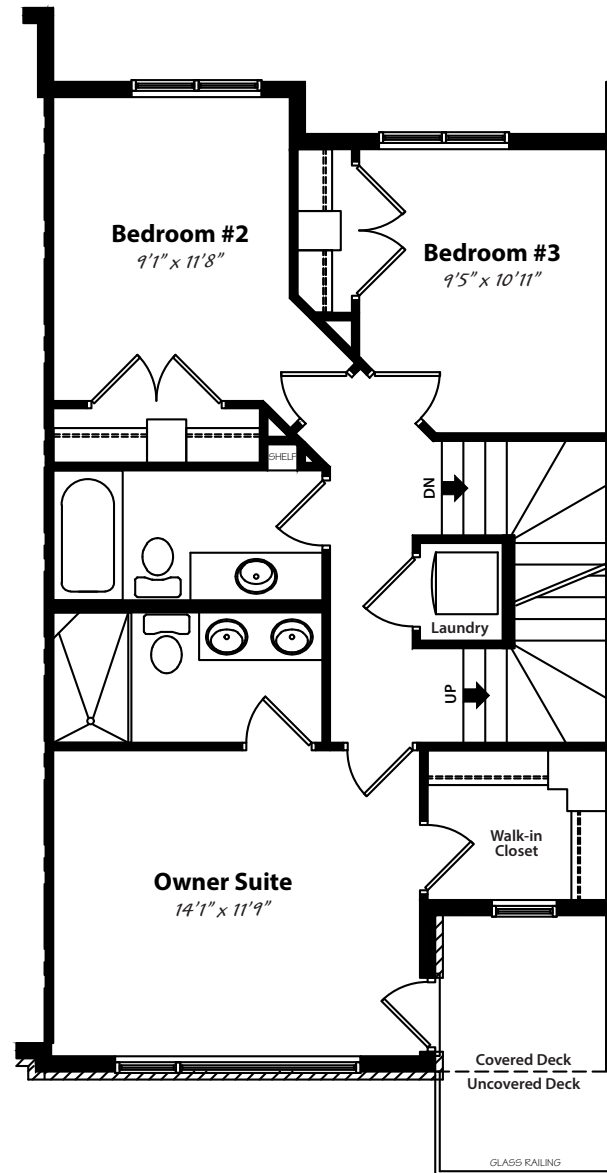

The Brooklyn B20 – Townhome w/ Rental Suite

3 Bedrooms (+2 in suite)
2.5 Bathrooms (+1 in suite)
2,188 sq. Ft.

Encore[™]
MASTER BUILDER
EXPECT TO BE IMPRESSED

TEL: 780-472-8362
FAX: 780-472-8343

info@encorehomes.ca
EncoreHomes.ca

11344 - 119 Street
Edmonton, AB T5G 2X4

The Brooklyn – B20

3 Bedroom Townhome w/ 2-Bed Rental Suite
 2.5 Bathrooms (+1 in suite)
 2,188 Sq.Ft.

3 Bedroom Townhome w/ 2-Bed Rental Suite
2.5 Bathrooms (+1 in suite)
2,188 Sq.Ft.

Front Elevation
Unit B20

Rooftop Deck
400 sq.ft.