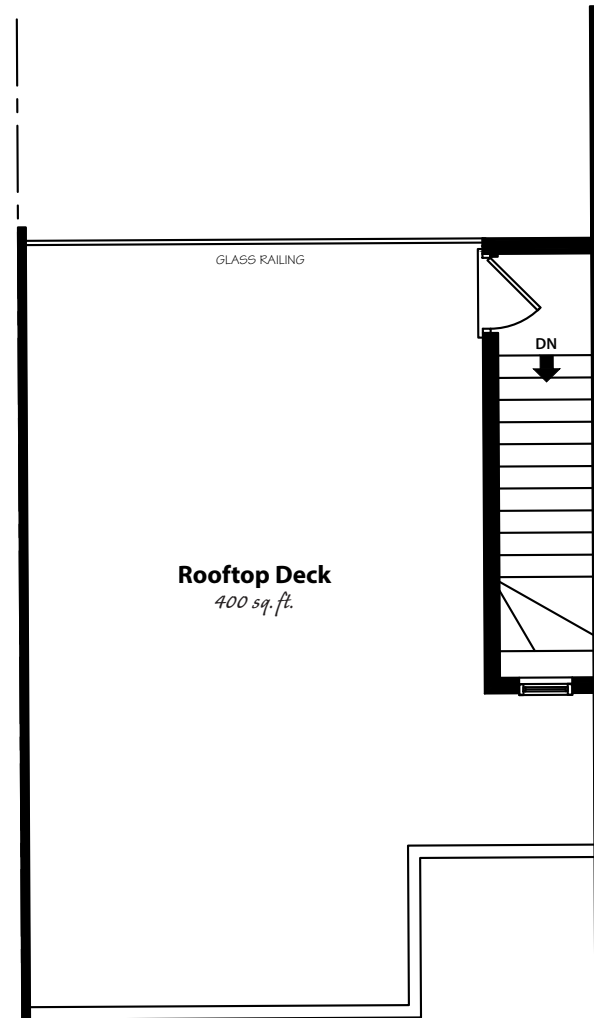

11344 - 119 Street
Edmonton, AB T5G 2X4

The Brooklyn – B20

3 Bedroom Townhome w/ 2-Bed Rental Suite
 2.5 Bathrooms (+1 in suite)
 2,188 Sq.Ft.

3 Bedroom Townhome w/ 2-Bed Rental Suite
2.5 Bathrooms (+1 in suite)
2,188 Sq.Ft.

Front Elevation
Unit B20

Rooftop Deck
400 sq.ft.