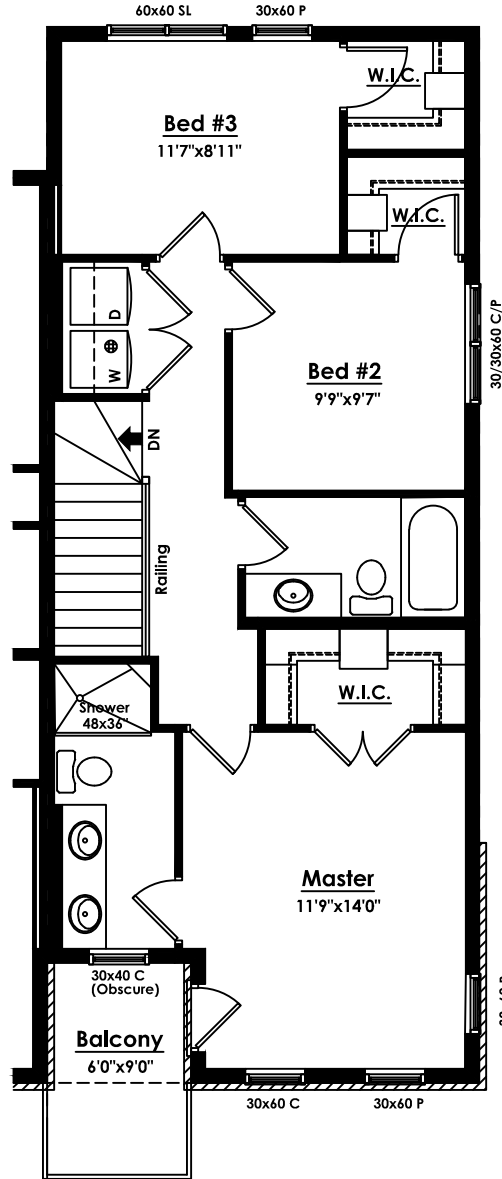

THE BROOKLYN AT Blatchford

UNIT A2

ENCOREHOMES.CA

Blatchford

The Brooklyn at Blatchford - UNIT A2

UNIT C2 UNIT B UNIT B UNIT B UNIT A2

UNIT A2

END UNIT

FULL UNFINISHED BASEMENT

9' CEILINGS

3 BEDROOMS

GRANITE COUNTER-TOPS

PRIVATE BALCONY

ENCOREHOMES.CA