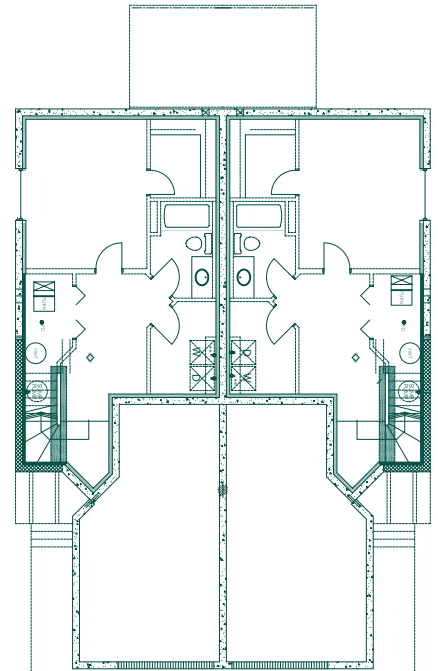

Stratford Somerset

Main Level | Main Level
654 Sq. Ft. | 654 Sq. Ft.

Upper Level-2 Bedrooms | Upper Level-3 Bedrooms
719 Sq. Ft. | 697 Sq. Ft.

Lower Level | Lower Level

Expect to be Impressed