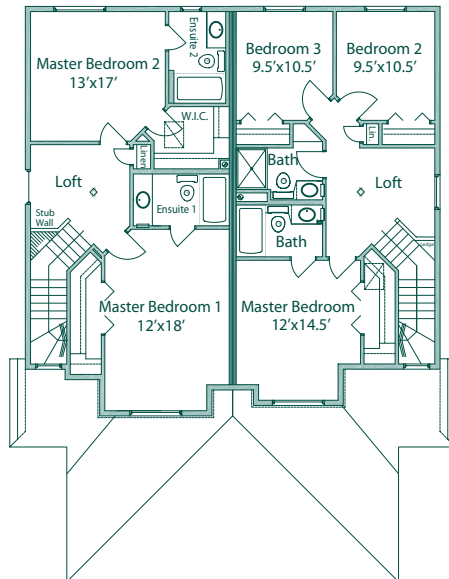

Stratford Somerset

Main Level | Main Level
654 Sq. Ft. | 654 Sq. Ft.

Upper Level-2 Bedrooms | Upper Level-3 Bedrooms
719 Sq. Ft. | 697 Sq. Ft.

Lower Level | Lower Level

Expect to be Impressed