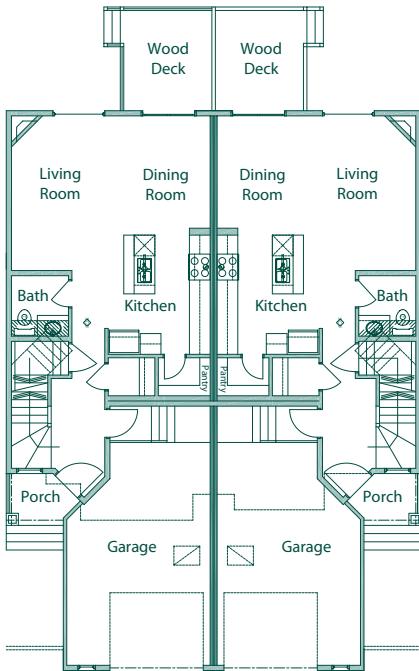

Stratford Somerset

Main Level | Main Level
654 Sq. Ft. | 654 Sq. Ft.

Upper Level-2 Bedrooms | Upper Level-3 Bedrooms
719 Sq. Ft. | 697 Sq. Ft.

Lower Level | Lower Level

Expect to be Impressed