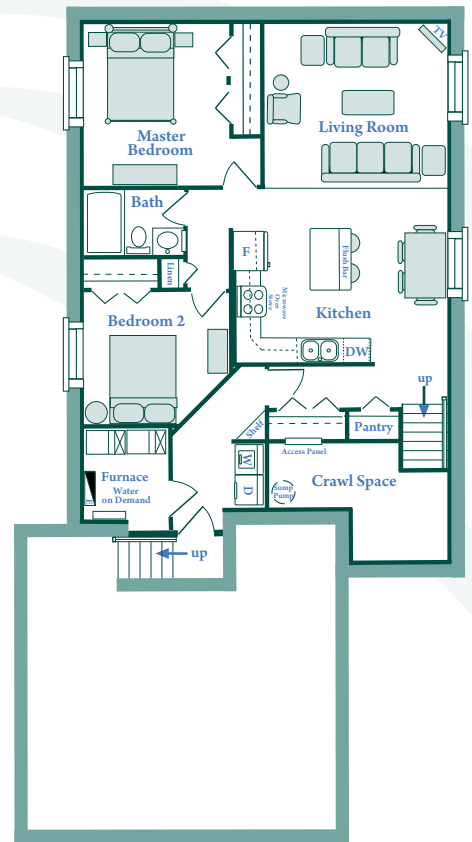

Sapphire 2,623 square feet

Main Level
1,238 sq. ft

Upper Level Master Bedroom
415 sq. ft (Elevation A & C)

Lower Suite
970 sq. ft