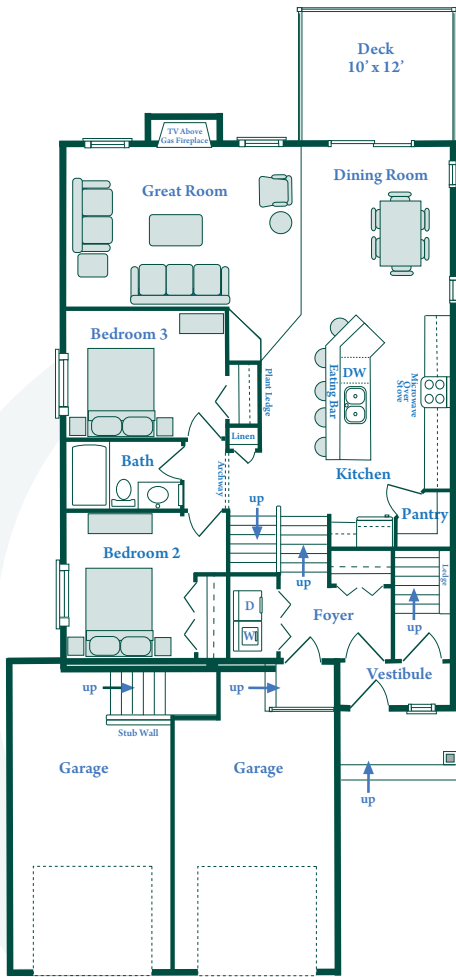

Sapphire 2,623 square feet

Main Level
1,238 sq. ft

Upper Level Master Bedroom
415 sq. ft (Elevation A & C)

Lower Suite
970 sq. ft