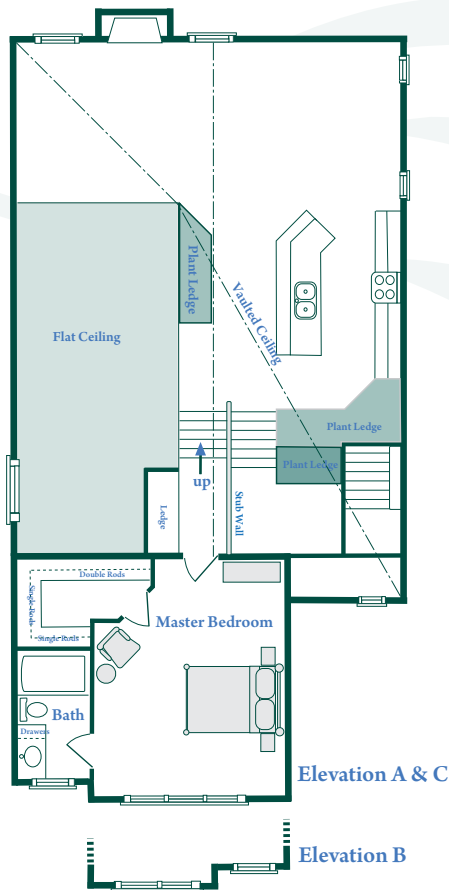

Sapphire 2,623 square feet

Main Level
1,238 sq. ft

Upper Level Master Bedroom
415 sq. ft (Elevation A & C)

Lower Suite
970 sq. ft