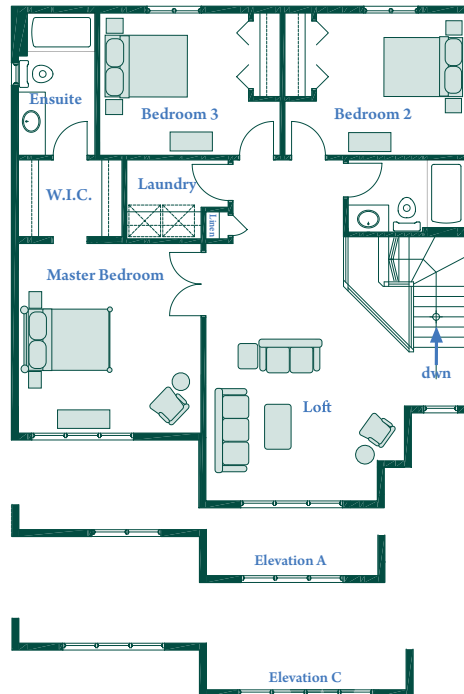

Emerald 3,043 square feet

Elevation B

Elevation A

Elevation C

Main Level
1,099 sq. ft.

Upper Level Master Bedroom
1,065 sq. ft. (Elevation A & B)

Lower Suite
879 sq. ft.