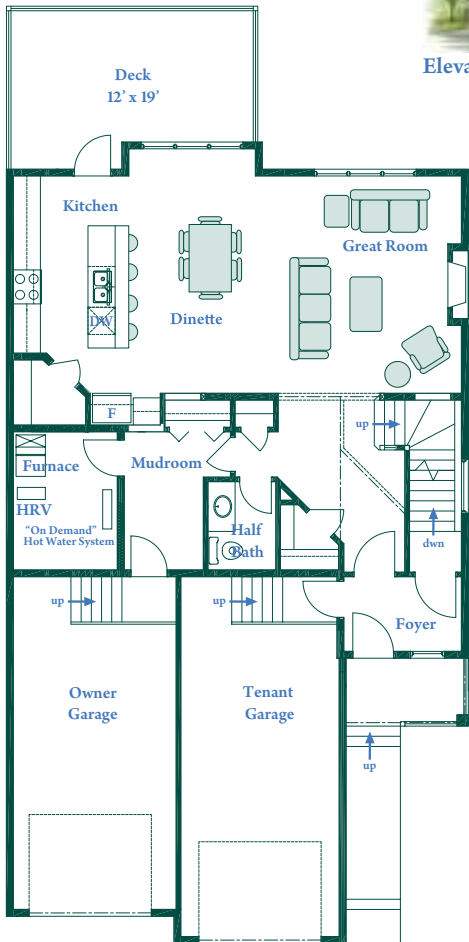

Emerald 3,043 square feet

Elevation B

Elevation A

Elevation C

Main Level
1,099 sq. ft.

Upper Level Master Bedroom
1,065 sq. ft. (Elevation A & B)

Lower Suite
879 sq. ft.