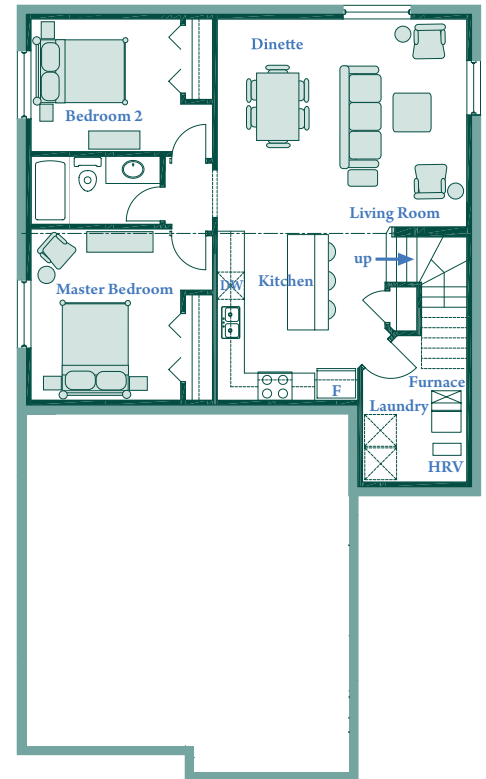

Emerald 3,043 square feet

Elevation B

Elevation A

Elevation C

Main Level
1,099 sq. ft.

Upper Level Master Bedroom
1,065 sq. ft. (Elevation A & B)

Lower Suite
879 sq. ft.