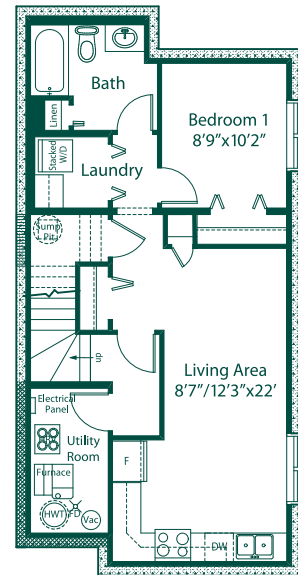

2,077 Sq. Ft.

Dahlia II

**Main Level
759 Sq. Ft.**

**Upper Level
696 Sq. Ft.**

**Lower Level – Secondary Suite
622 Sq. Ft.**

Expect to be Impressed