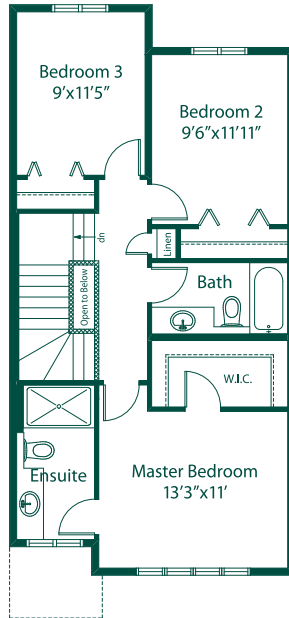

2,077 Sq. Ft.

Dahlia II

**Main Level
759 Sq. Ft.**

**Upper Level
696 Sq. Ft.**

**Lower Level – Secondary Suite
622 Sq. Ft.**

Expect to be Impressed