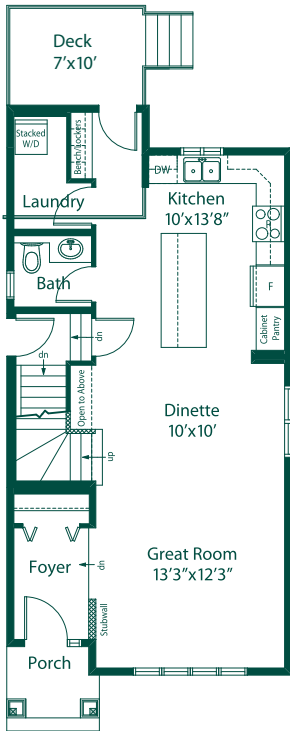

2,077 Sq. Ft.

Dahlia II

**Main Level
759 Sq. Ft.**

**Upper Level
696 Sq. Ft.**

**Lower Level – Secondary Suite
622 Sq. Ft.**

Expect to be Impressed