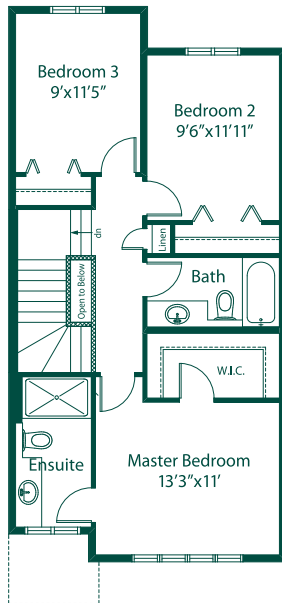

1,453 Sq. Ft.

Dahlia

**Main Level
759 Sq. Ft.**

**Upper Level
694 Sq. Ft.**

**Optional Lower Level
621 Sq. Ft.**

Expect to be Impressed