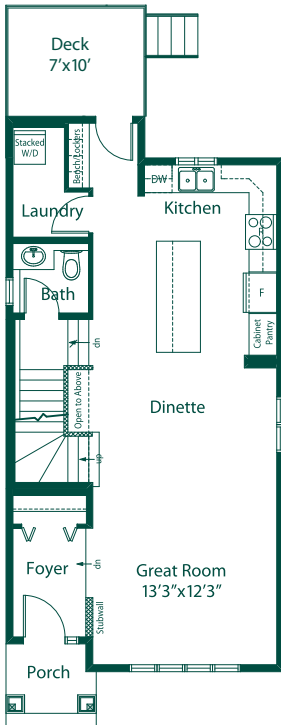

1,453 Sq. Ft.

Dahlia

**Main Level
759 Sq. Ft.**

**Upper Level
694 Sq. Ft.**

**Optional Lower Level
621 Sq. Ft.**

Expect to be Impressed