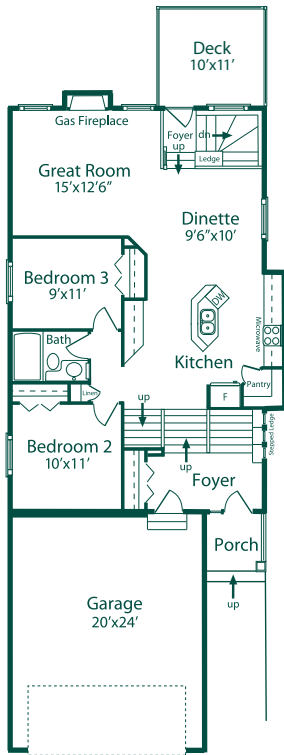

1,450 Sq. Ft.

## Columbia A

Main Level  
1,094 Sq. Ft.

Upper Level  
356 Sq. Ft.

Optional Lower Level  
734 Sq. Ft.