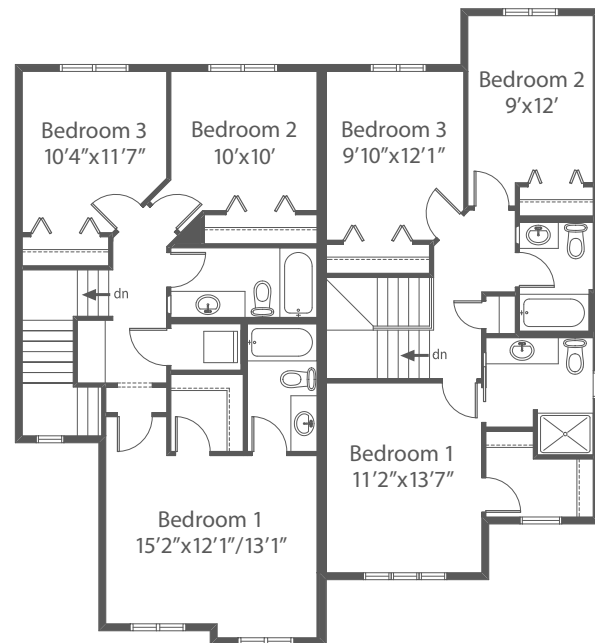

Chelsea/Avalon

1,497/1,374 Sq. Ft.
3 Bedroom
3 Bath

Chelsea/Avalon

Chelsea/Avalon

1,497/1,374 Sq. Ft.
3 Bedroom
3 Bath

Main Level/Main Level
675 Sq. Ft./680 Sq. Ft.

Second Level/Second Level
822 Sq. Ft./694 Sq. Ft.