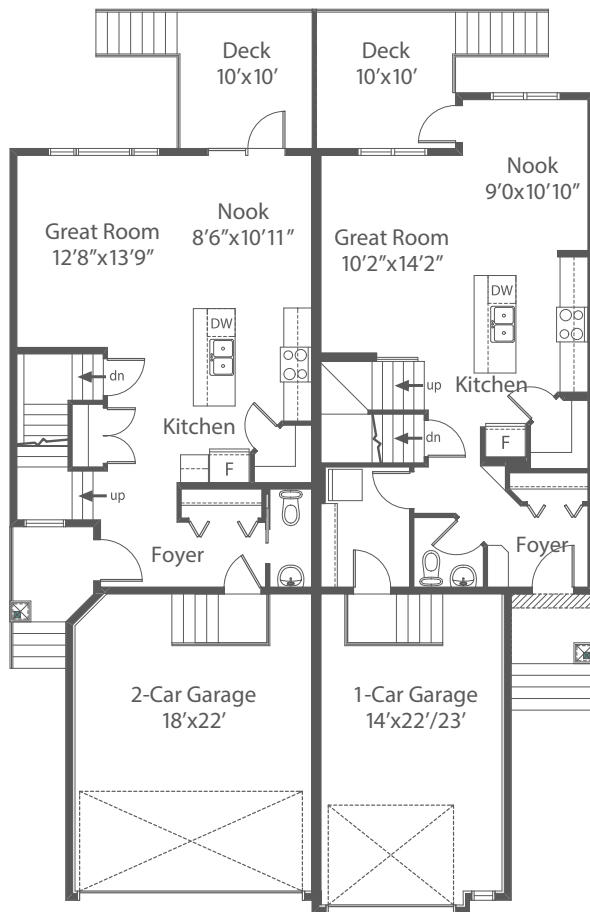

Chelsea/Avalon

1,497/1,374 Sq. Ft.
3 Bedroom
3 Bath

Chelsea/Avalon

Chelsea/Avalon

1,497/1,374 Sq. Ft.
3 Bedroom
3 Bath

Main Level/Main Level
675 Sq. Ft./680 Sq. Ft.

Second Level/Second Level
822 Sq. Ft./694 Sq. Ft.