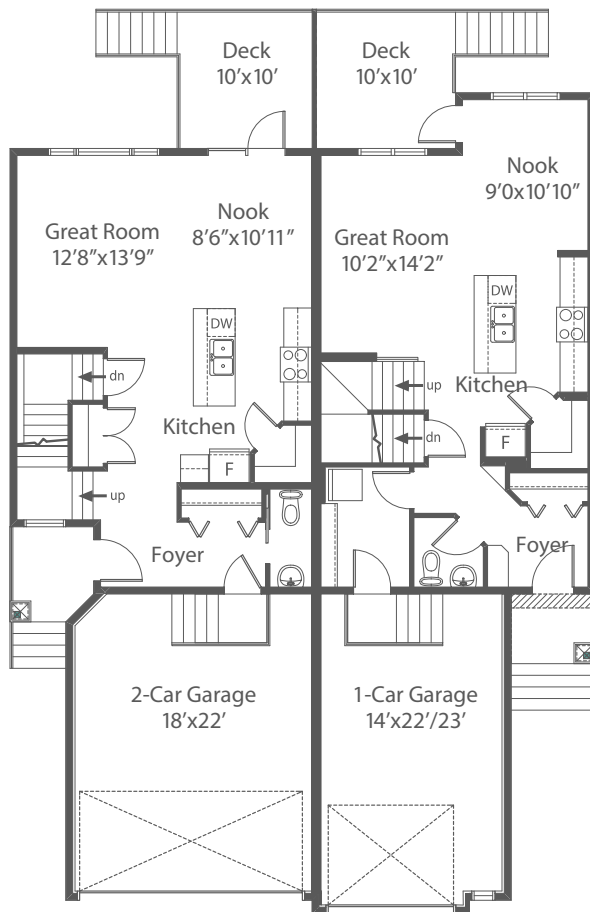

Chelsea/Avalon

1,497/1,374 Sq. Ft.
3 Bedroom
3 Bath

Chelsea/Avalon

Chelsea/Avalon

1,497/1,374 Sq. Ft.
3 Bedroom
3 Bath

Main Level/Main Level
675 Sq. Ft./680 Sq. Ft.

Second Level/Second Level
822 Sq. Ft./694 Sq. Ft.