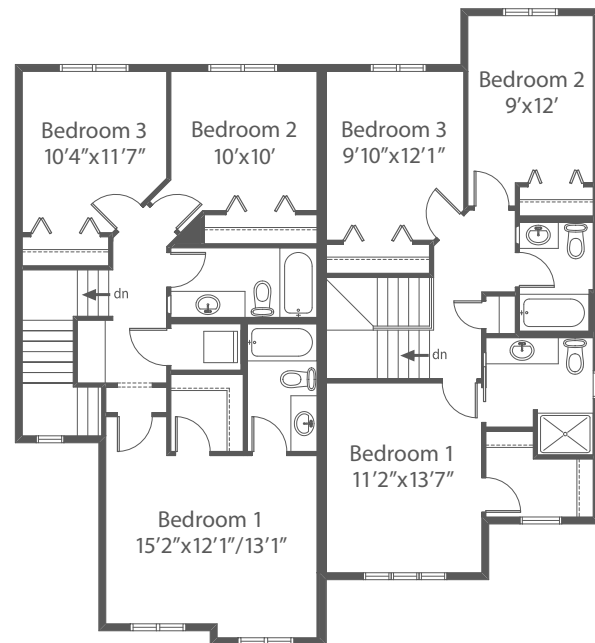

Chelsea/Avalon

1,497/1,374 Sq. Ft.
3 Bedroom
3 Bath

Chelsea/Avalon

Chelsea/Avalon

1,497/1,374 Sq. Ft.
3 Bedroom
3 Bath

Main Level/Main Level
675 Sq. Ft./680 Sq. Ft.

Second Level/Second Level
822 Sq. Ft./694 Sq. Ft.