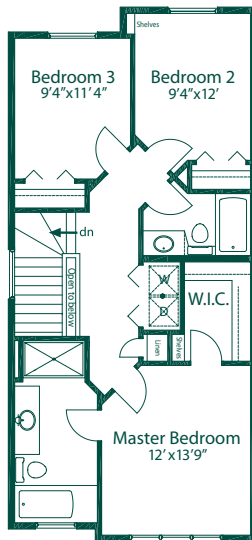

1,619 Sq. Ft.

Brighton

**Main Level
838 Sq. Ft.**

**Upper Level
781 Sq. Ft.**

**Optional Lower Level
672 Sq. Ft.**