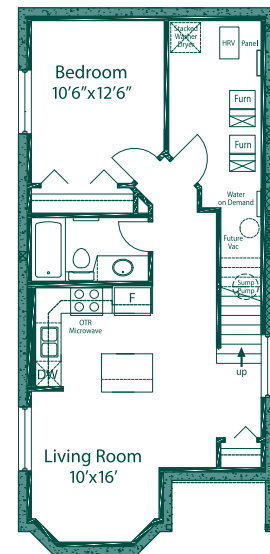

2,147 Sq. Ft.

Bridgeport II

Main Level
823 Sq. Ft.

Upper Level
720 Sq. Ft.

Lower Level - Secondary Suite
604 Sq. Ft.