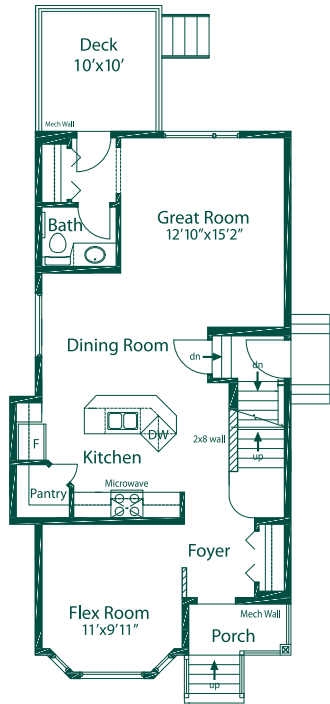

2,147 Sq. Ft.

Bridgeport II

Main Level
823 Sq. Ft.

Upper Level
720 Sq. Ft.

Lower Level - Secondary Suite
604 Sq. Ft.