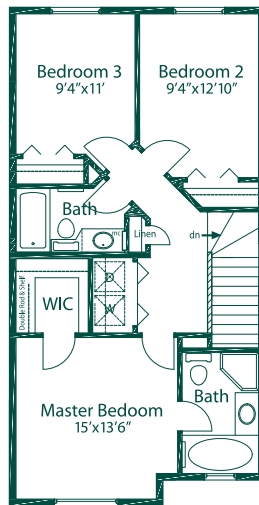

2,147 Sq. Ft.

Bridgeport II

Main Level
823 Sq. Ft.

Upper Level
720 Sq. Ft.

Lower Level - Secondary Suite
604 Sq. Ft.