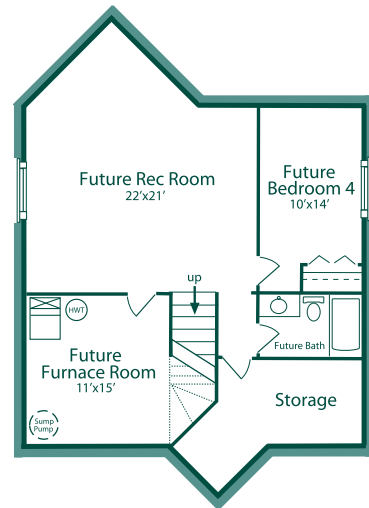

**Madeline III**

Upper Level  
1204 Sq. Ft.

Main Floor  
968 Sq. Ft.

Lower Level  
661 Sq. Ft.

*Expect to be Impressed*