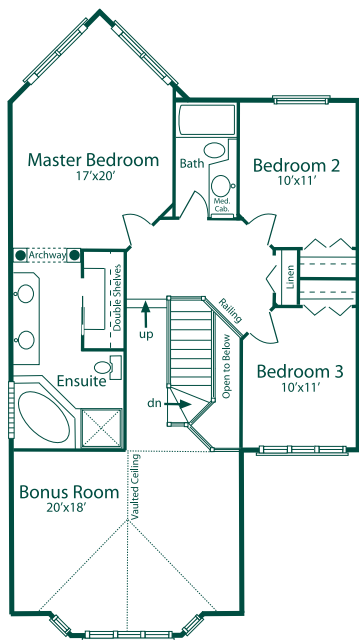

**Madeline III**

Upper Level  
1204 Sq. Ft.

Main Floor  
968 Sq. Ft.

Lower Level  
661 Sq. Ft.

*Expect to be Impressed*