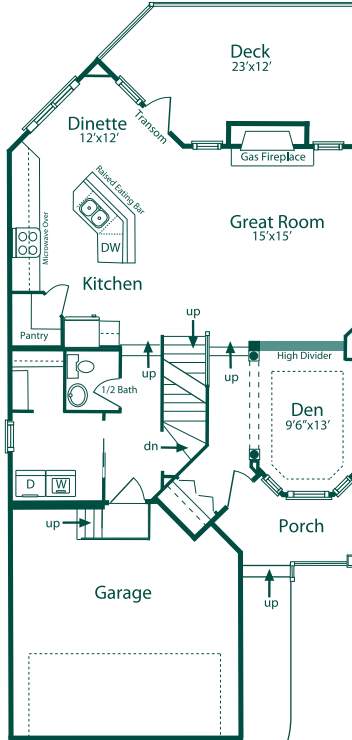

**Madeline III**

Upper Level  
1204 Sq. Ft.

Main Floor  
968 Sq. Ft.

Lower Level  
661 Sq. Ft.

*Expect to be Impressed*