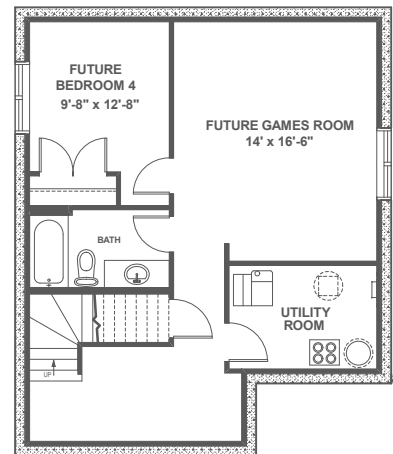

Westport 28

1,548 sq. ft.
3-4 Bedroom
3-4 Bath

Westport 28

Westport 28

1,548 sq. ft.
3-4 Bedroom
3-4 Bath

Main Floor
760 sq.ft.

Second Floor
788 sq.ft.

Optional Lower Level
760 sq.ft.