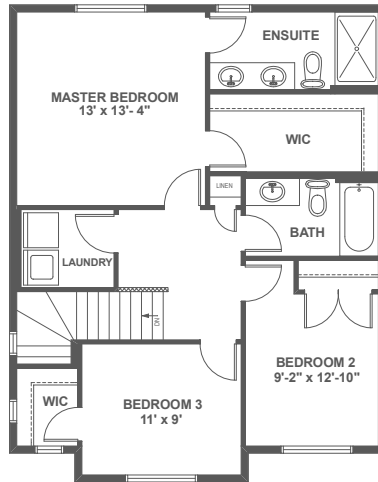

Westport 28

1,548 sq. ft.
3-4 Bedroom
3-4 Bath

Westport 28

Westport 28

1,548 sq. ft.
3-4 Bedroom
3-4 Bath

Main Floor
760 sq.ft.

Second Floor
788 sq.ft.

Optional Lower Level
760 sq.ft.