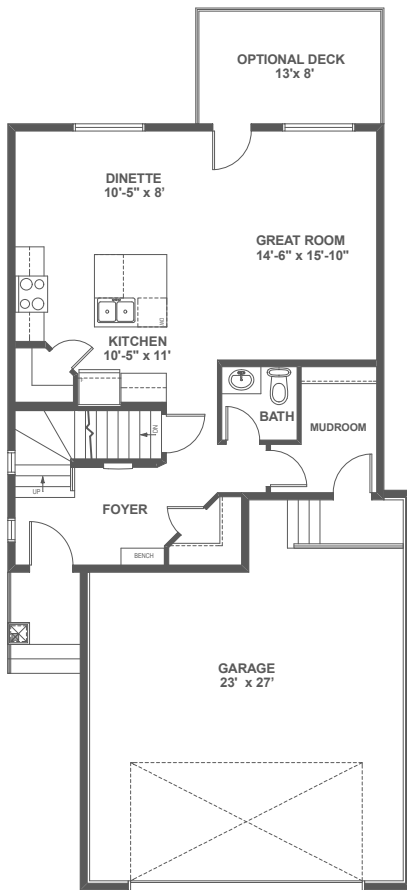

Westport 28

1,548 sq. ft.
3-4 Bedroom
3-4 Bath

Westport 28

Westport 28

1,548 sq. ft.
3-4 Bedroom
3-4 Bath

Main Floor
760 sq.ft.

Second Floor
788 sq.ft.

Optional Lower Level
760 sq.ft.