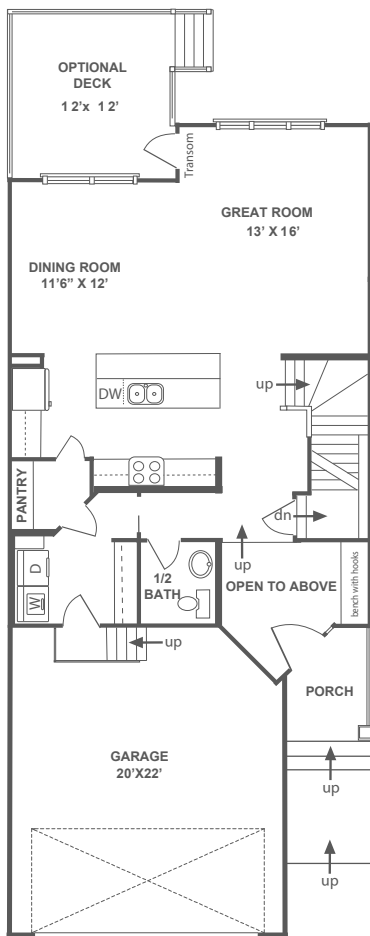

Tyler

2,003 sq. ft.
4-5 Bedroom
3-4 Bath

Tyler

Tyler
 2,003 sq. ft.
 4-5 Bedroom
 3-4 Bath

Main Floor
904 sq. ft.

Second Floor
1,099 sq. ft.

Optional Lower Level
684 sq. ft.