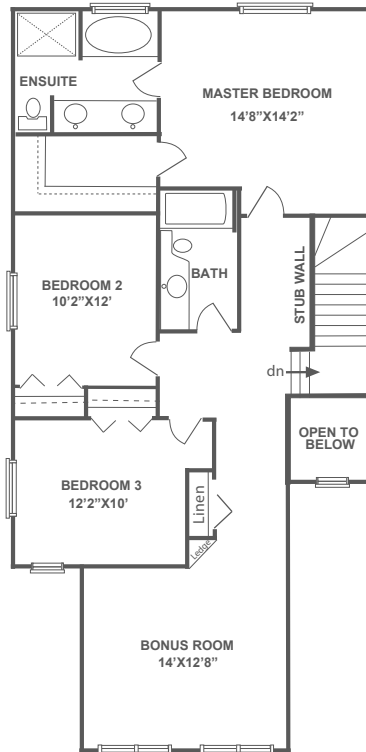

Tyler

2,003 sq. ft.
4-5 Bedroom
3-4 Bath

Tyler

Tyler
 2,003 sq. ft.
 4-5 Bedroom
 3-4 Bath

Main Floor
904 sq. ft.

Second Floor
1,099 sq. ft.

Optional Lower Level
684 sq. ft.