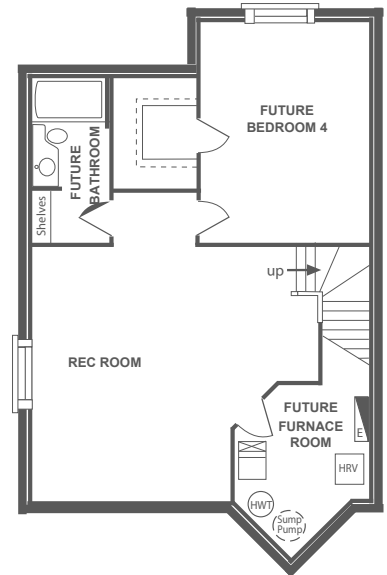

Tyler

2,003 sq. ft.
4-5 Bedroom
3-4 Bath

Tyler

Tyler
 2,003 sq. ft.
 4-5 Bedroom
 3-4 Bath

Main Floor
904 sq. ft.

Second Floor
1,099 sq. ft.

Optional Lower Level
684 sq. ft.