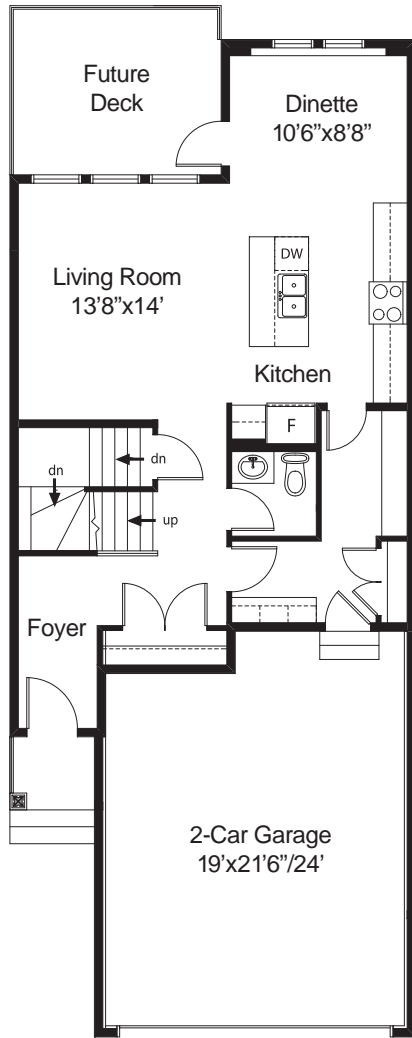

Trinity ZI 3-Bed

1,878 Sq. Ft.
3 Bedroom
2.5 Bath

Trinity ZI 3-Bed 24'

Trinity ZI 3-Bed

1,878 sq. ft.
3 Bedroom
2.5 Bath

Main Level
808 sq.ft.

Upper Level
1,070 sq.ft.

04.19