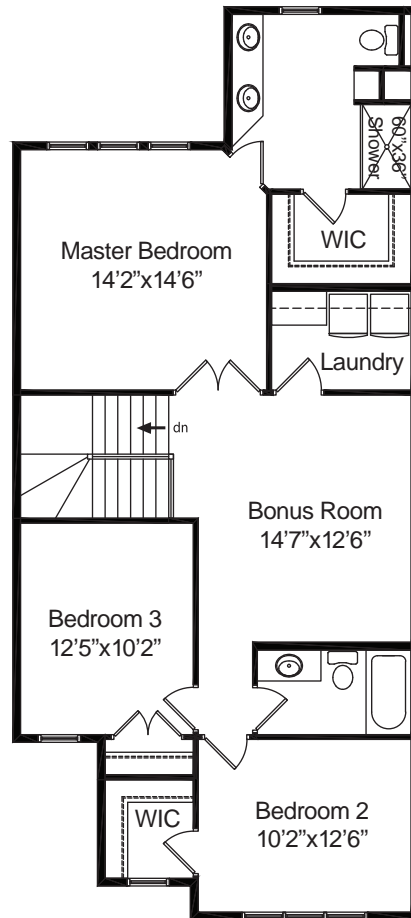

Trinity ZI 3-Bed

1,878 Sq. Ft.
3 Bedroom
2.5 Bath

Trinity ZI 3-Bed 24'

Trinity ZI 3-Bed

1,878 sq. ft.
3 Bedroom
2.5 Bath

Main Level
808 sq.ft.

Upper Level
1,070 sq.ft.

04.19