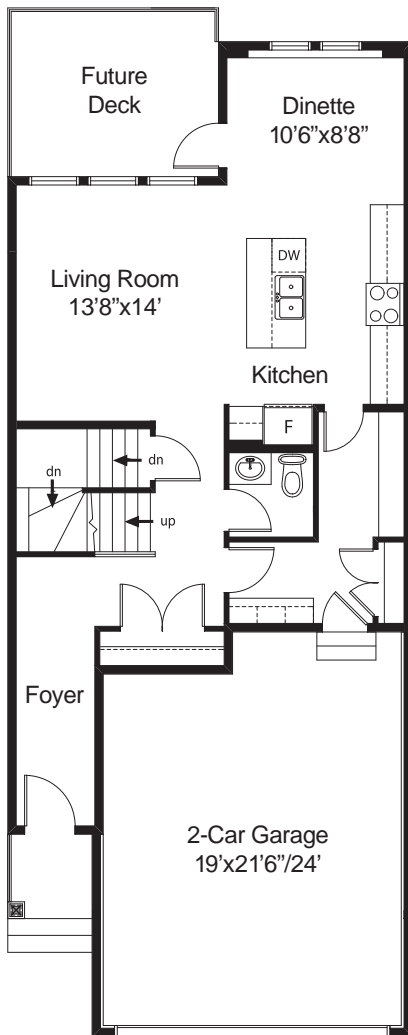

Trinity

1,898 sq. ft.
3-4 Bedroom
2.5 Bath

Trinity

Trinity

1,898 sq. ft.
3-4 Bedroom
2.5 Bath

Main Level
828 sq.ft.

Upper Level
1,070 sq.ft.

Alternative Upper Level
1,070 sq.ft.

01.19