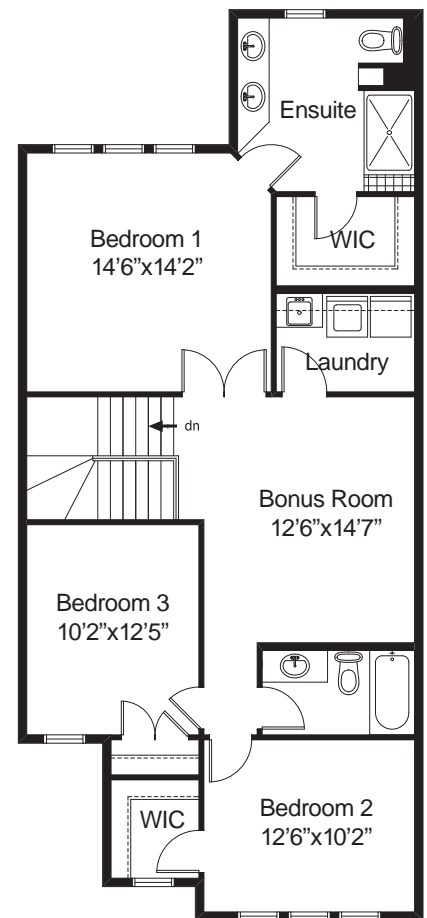

Trinity

1,898 sq. ft.
3-4 Bedroom
2.5 Bath

Trinity

Trinity

1,898 sq. ft.
3-4 Bedroom
2.5 Bath

Main Level
828 sq.ft.

Upper Level
1,070 sq.ft.

Alternative Upper Level
1,070 sq.ft.