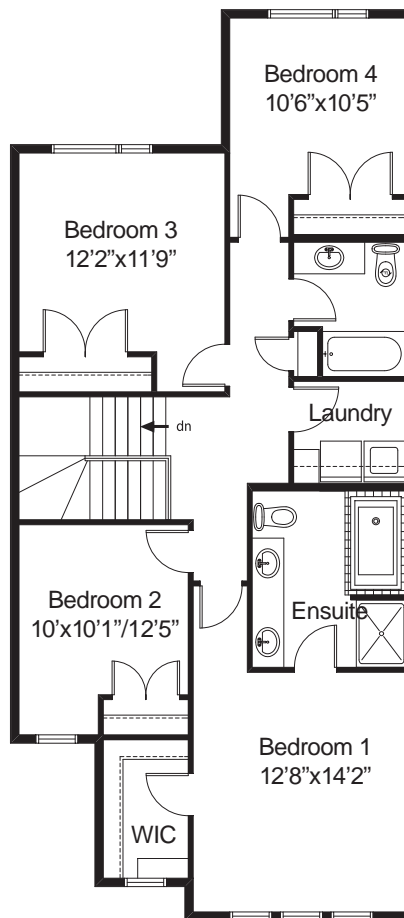

Trinity

1,898 sq. ft.
3-4 Bedroom
2.5 Bath

Trinity

Trinity

1,898 sq. ft.
3-4 Bedroom
2.5 Bath

Main Level
828 sq.ft.

Upper Level
1,070 sq.ft.

Alternative Upper Level
1,070 sq.ft.

01.19