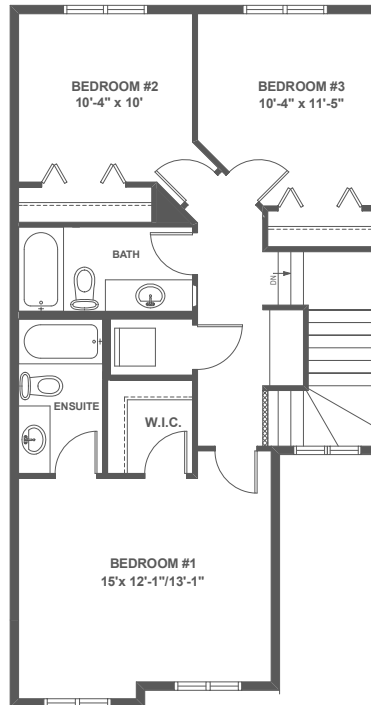

Renzo II

1,523 Sq. Ft.

4 Bedroom

4 Bath

Renzo II

Renzo II

1,523 Sq. Ft.

4 Bedroom

4 Bath

Main Floor
704 sq.ft.

Second Floor
819 sq.ft.

Optional Lower Level
530 Sq.Ft.