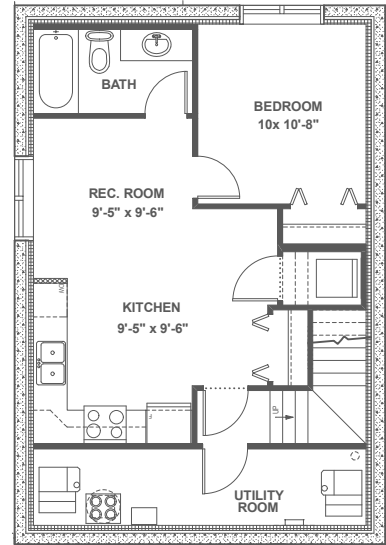

Renzo II

1,523 Sq. Ft.

4 Bedroom

4 Bath

Renzo II

Renzo II

1,523 Sq. Ft.

4 Bedroom

4 Bath

Main Floor
704 sq.ft.

Second Floor
819 sq.ft.

Optional Lower Level
530 Sq.Ft.