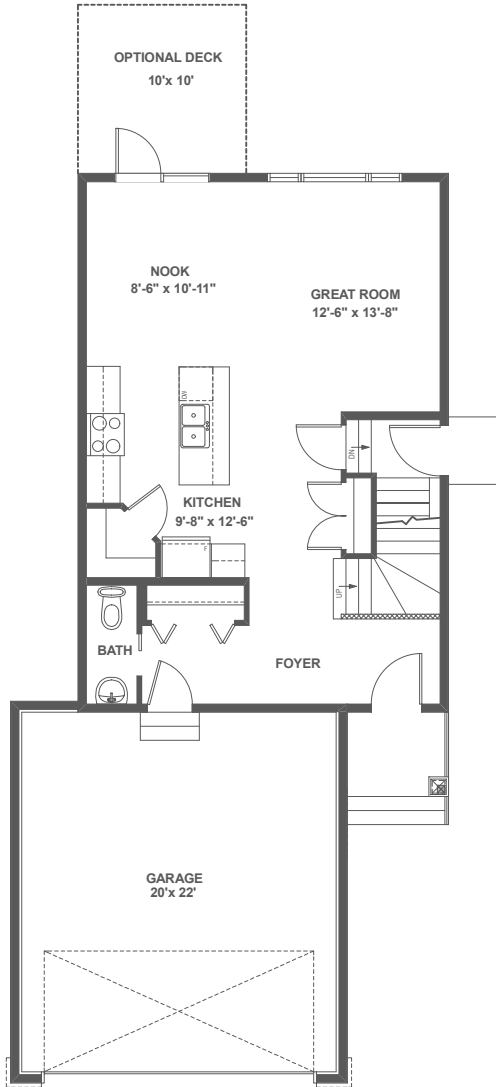

Renzo II

1,523 Sq. Ft.

4 Bedroom

4 Bath

Renzo II

Renzo II

1,523 Sq. Ft.

4 Bedroom

4 Bath

Main Floor
704 sq.ft.

Second Floor
819 sq.ft.

Optional Lower Level
530 Sq.Ft.