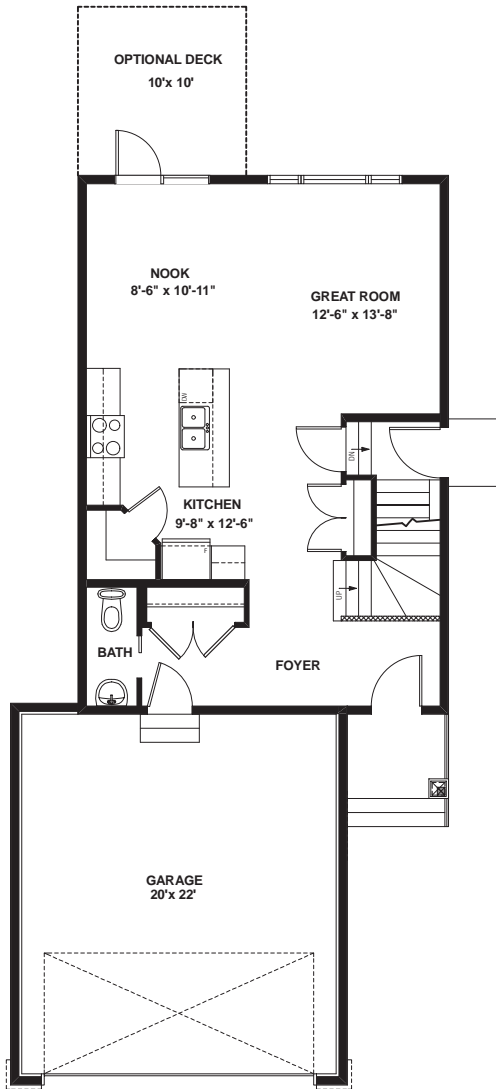

Renzo ZI

1,523 Sq. Ft.

3 Bedroom

2.5 Bath

Renzo ZI 24'

Renzo ZI

1,523 Sq. Ft.

3 Bedroom

2.5 Bath

Main Level
704 sq.ft.

Upper Level
819 sq.ft.

Optional Lower Level
530 Sq.Ft.