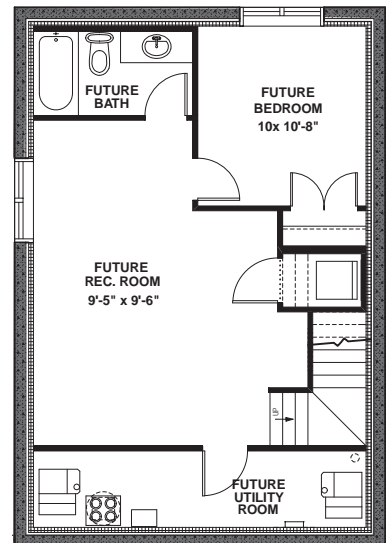

Renzo ZI

1,523 Sq. Ft.

3 Bedroom

2.5 Bath

Renzo ZI 24'

Renzo ZI

1,523 Sq. Ft.

3 Bedroom

2.5 Bath

Main Level
704 sq.ft.

Upper Level
819 sq.ft.

Optional Lower Level
530 Sq.Ft.