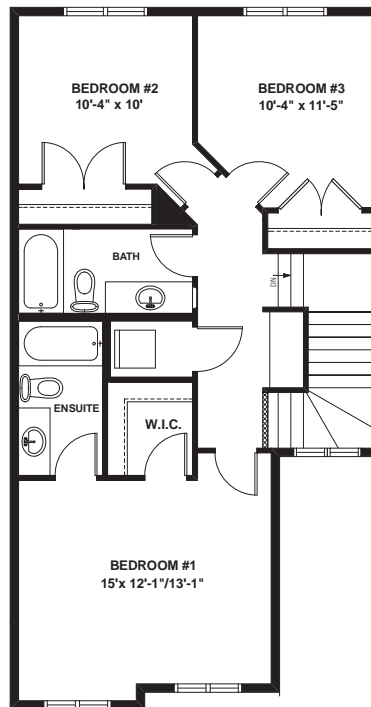

Renzo ZI

1,523 Sq. Ft.

3 Bedroom

2.5 Bath

Renzo ZI 24'

Renzo ZI

1,523 Sq. Ft.

3 Bedroom

2.5 Bath

Main Level
704 sq.ft.

Upper Level
819 sq.ft.

Optional Lower Level
530 Sq.Ft.