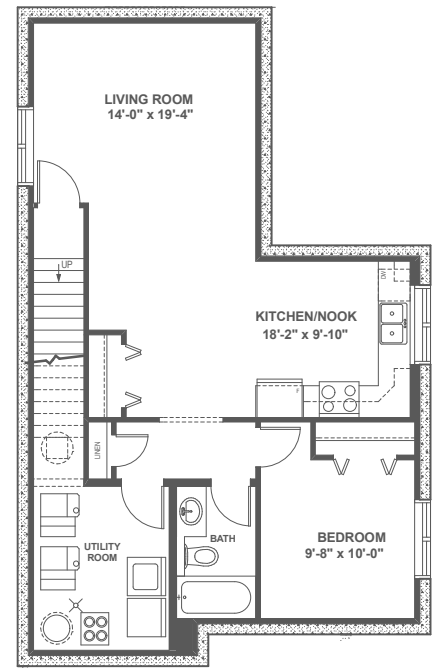

Quartz II

2,533 sq. ft.
4 Bedroom
4 Bath

Quartz II

Quartz II

2,533 sq. ft.
4 Bedroom
4 Bath

Main Level
901 sq.ft.

Upper Level
927 sq.ft.

Secondary Suite
705 sq.ft.