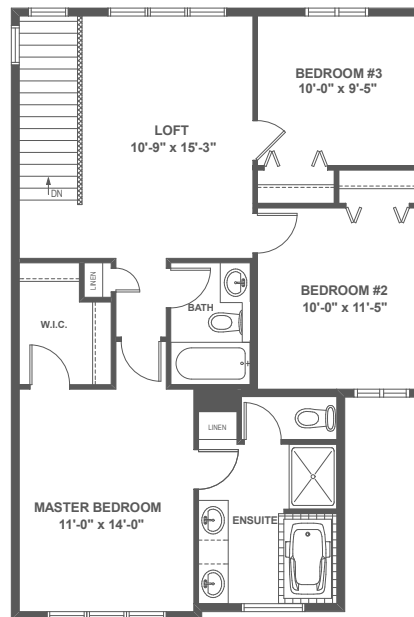

Quartz II

2,533 sq. ft.
4 Bedroom
4 Bath

Quartz II

Quartz II

2,533 sq. ft.
4 Bedroom
4 Bath

Main Level
901 sq.ft.

Upper Level
927 sq.ft.

Secondary Suite
705 sq.ft.