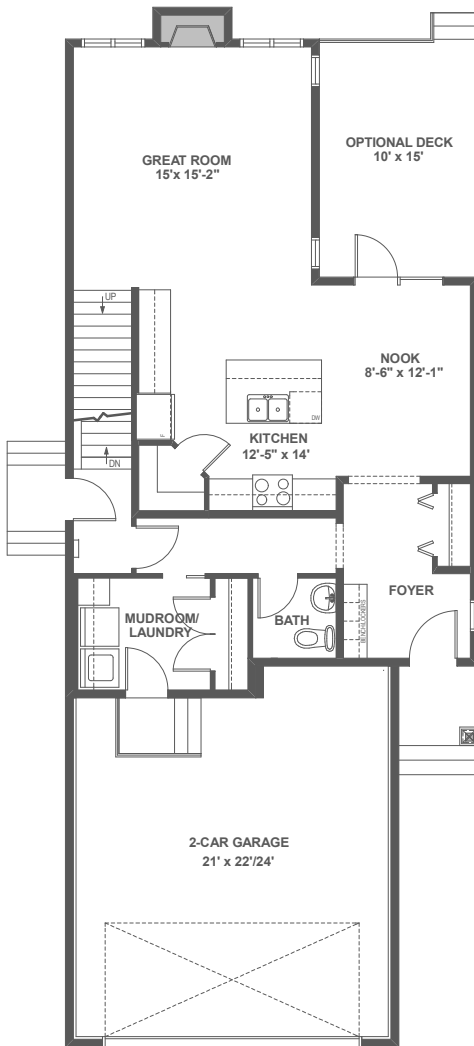

Quartz II

2,533 sq. ft.
4 Bedroom
4 Bath

Quartz II

Quartz II

2,533 sq. ft.
4 Bedroom
4 Bath

Main Level
901 sq.ft.

Upper Level
927 sq.ft.

Secondary Suite
705 sq.ft.