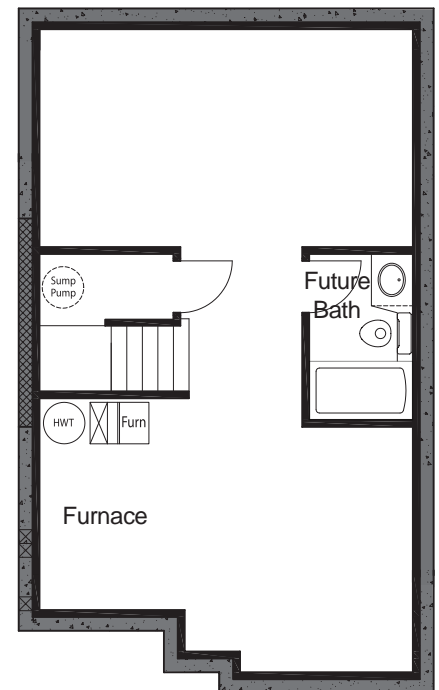

Mount Royal ZI

1,254 sq. ft.
3 Bedroom
2.5 Bath

Mount Royal ZI

Mount Royal ZI

1,254 sq. ft.
3 Bedroom
2.5 Bath

Main Level
653 sq.ft.

Upper Level
601 sq.ft.

Optional Lower Level
601 sq.ft.

05.18