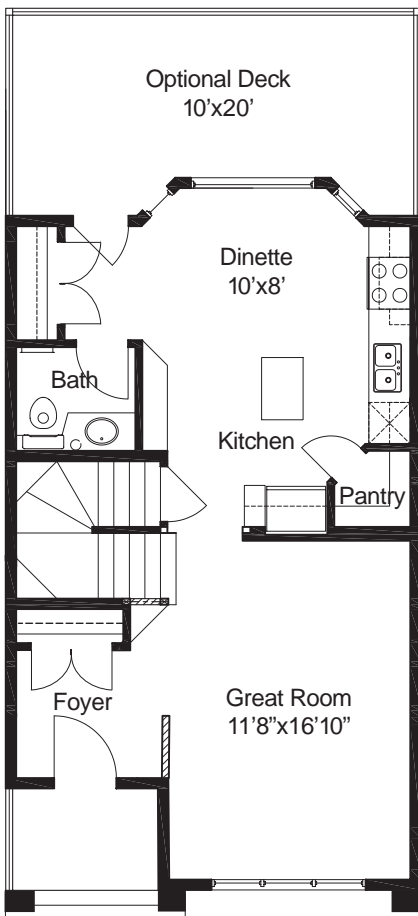

Mount Royal ZI

1,254 sq. ft.
3 Bedroom
2.5 Bath

Mount Royal ZI

Mount Royal ZI

1,254 sq. ft.
3 Bedroom
2.5 Bath

Main Level
653 sq.ft.

Upper Level
601 sq.ft.

Optional Lower Level
601 sq.ft.