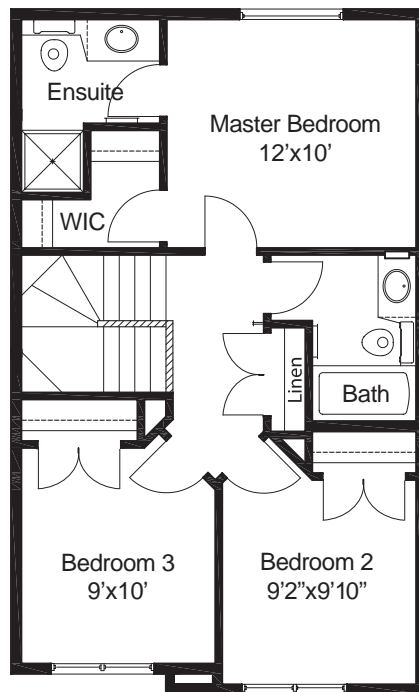

Mount Royal ZI

1,254 sq. ft.
3 Bedroom
2.5 Bath

Mount Royal ZI

Mount Royal ZI

1,254 sq. ft.
3 Bedroom
2.5 Bath

Main Level
653 sq.ft.

Upper Level
601 sq.ft.

Optional Lower Level
601 sq.ft.