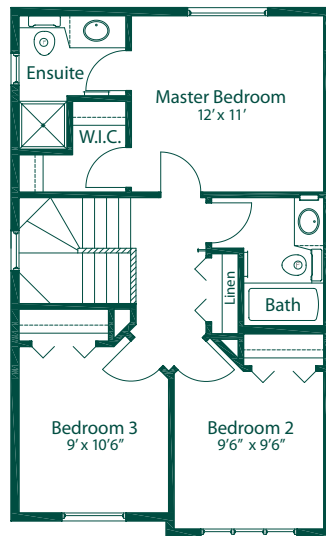

**1,254 Sq. Ft.**

## Mount Royal F

**Main Level**  
**653 Sq. Ft.**

**Second Level**  
**601 Sq. Ft.**

**Optional Lower Level**  
**436 Sq. Ft.**