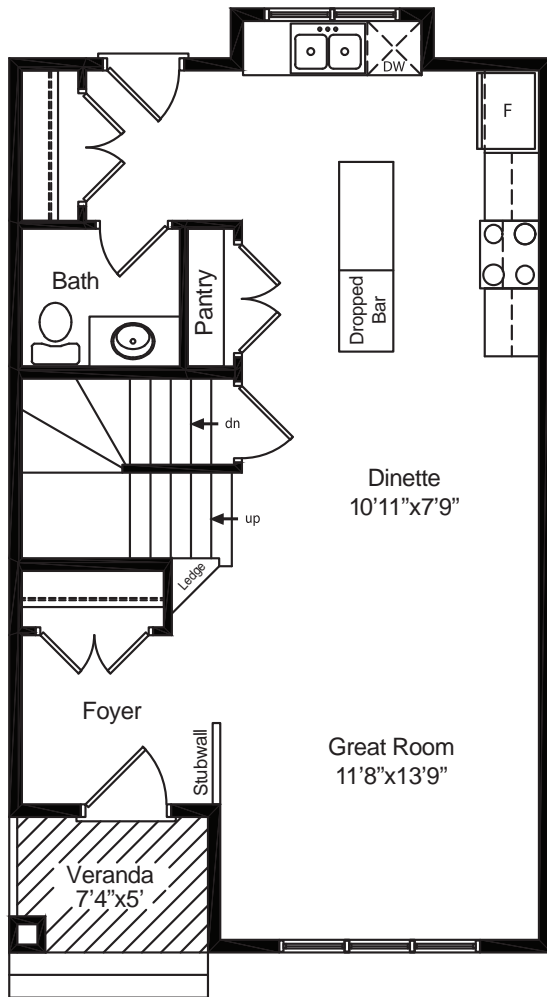

Mount Royal

1,243 sq. ft.
3 Bedroom
2.5 Bath

Mount Royal

Mount Royal

1,243 sq. ft.
3 Bedroom
2.5 Bath

Main Level
640 sq.ft.

Upper Level
603 sq.ft.

02.19