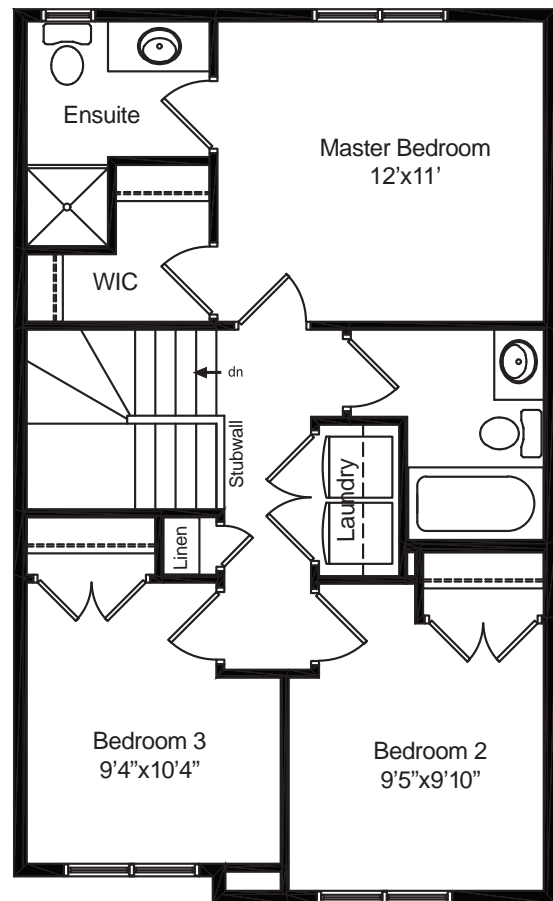

Mount Royal

1,243 sq. ft.
3 Bedroom
2.5 Bath

Mount Royal

Mount Royal

1,243 sq. ft.
3 Bedroom
2.5 Bath

Main Level
640 sq.ft.

Upper Level
603 sq.ft.

02.19