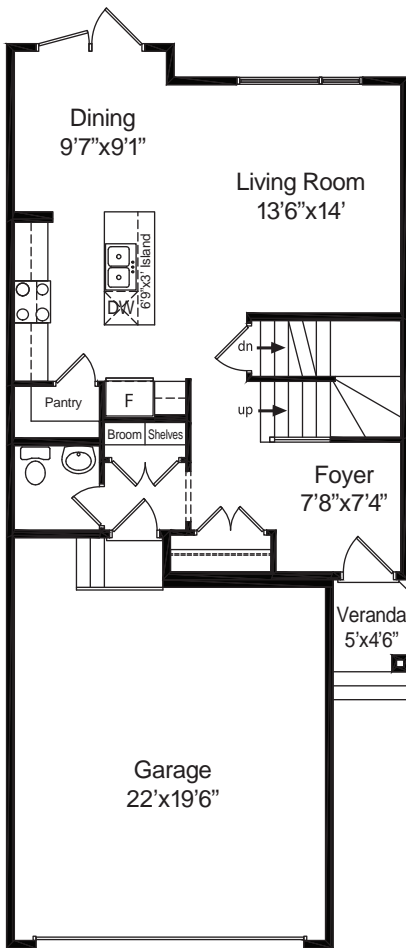

Mila

1,645 Sq. Ft.
3 Bedroom
2.5 Bath

Mila

Main Level
717 sq.ft.

Upper Level
928 sq.ft.

Alternative Upper Level
928 sq.ft.

09.19