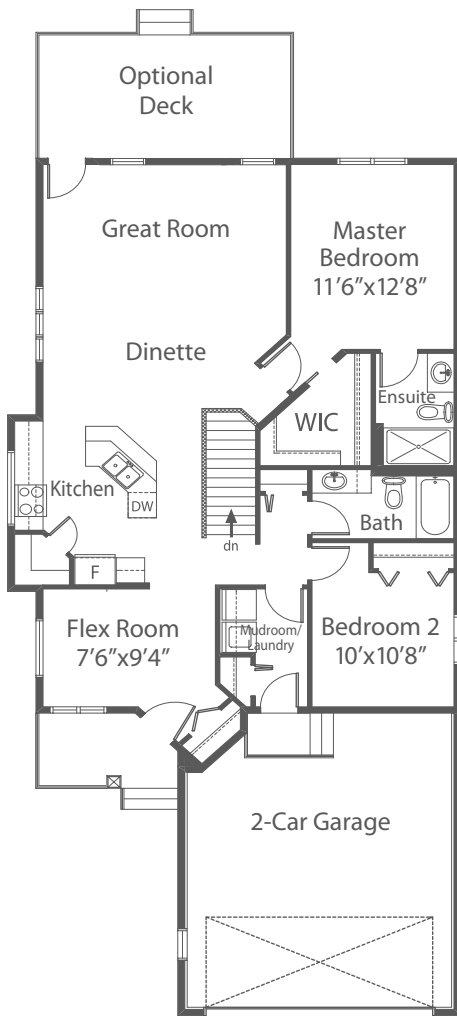

# Katelyn

2,005 Sq. Ft.  
2-3 Bedroom  
2-3 Bath

# Katelyn

2,005 Sq. Ft.  
2-3 Bedroom  
2-3 Bath

Main Level  
**1360 Sq. Ft.**

Lower Level **645 Sq. Ft.**  
Optional Lower Level Completion **291 Sq. Ft.**

09.16