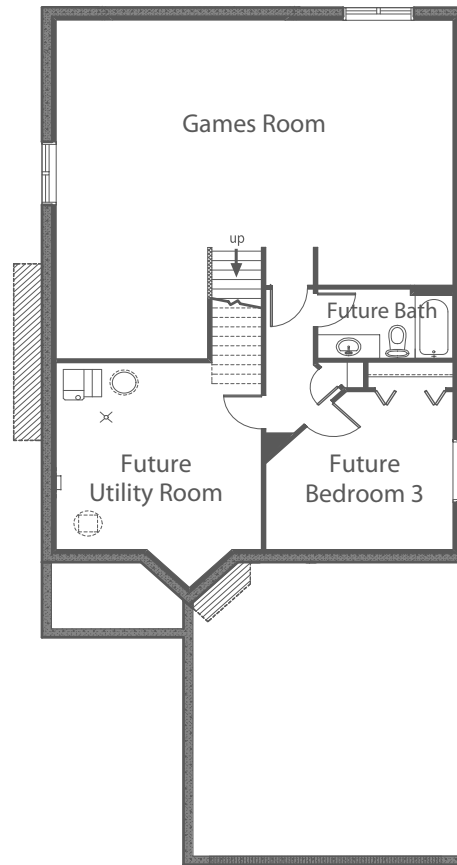

# Katelyn

2,005 Sq. Ft.  
2-3 Bedroom  
2-3 Bath

# Katelyn

2,005 Sq. Ft.  
2-3 Bedroom  
2-3 Bath

Main Level  
**1360 Sq. Ft.**

Lower Level **645 Sq. Ft.**  
Optional Lower Level Completion **291 Sq. Ft.**

09.16