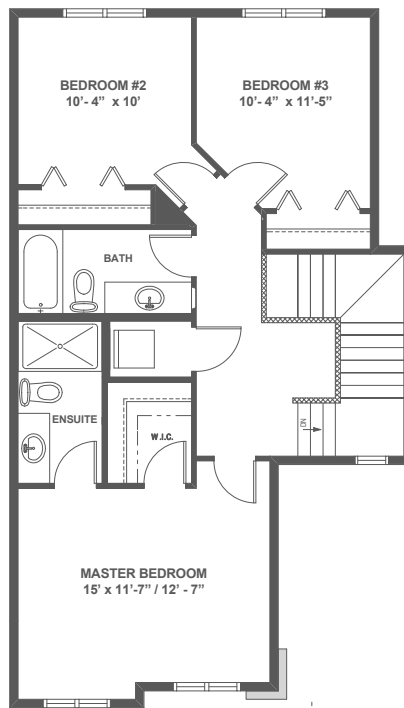

Gabriel II

2,198 sq. ft.

4 Bedroom

4 Bath

Gabriel II

Gabriel II

2,198 sq. ft.

4 Bedroom

4 Bath

Main Floor
759 sq.ft.

Second Floor
848 sq.ft.

Secondary Suite
591 sq.ft.