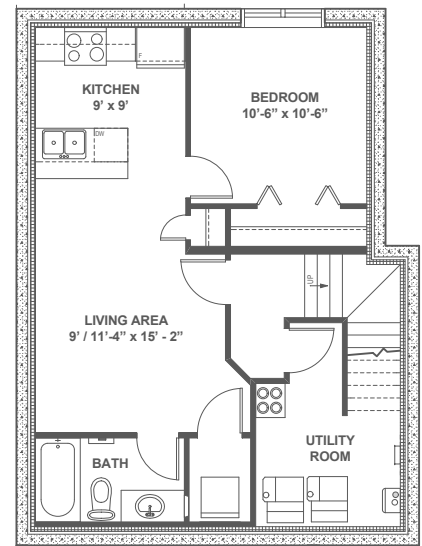

Gabriel II

2,198 sq. ft.

4 Bedroom

4 Bath

Gabriel II

Gabriel II

2,198 sq. ft.

4 Bedroom

4 Bath

Main Floor
759 sq.ft.

Second Floor
848 sq.ft.

Secondary Suite
591 sq.ft.