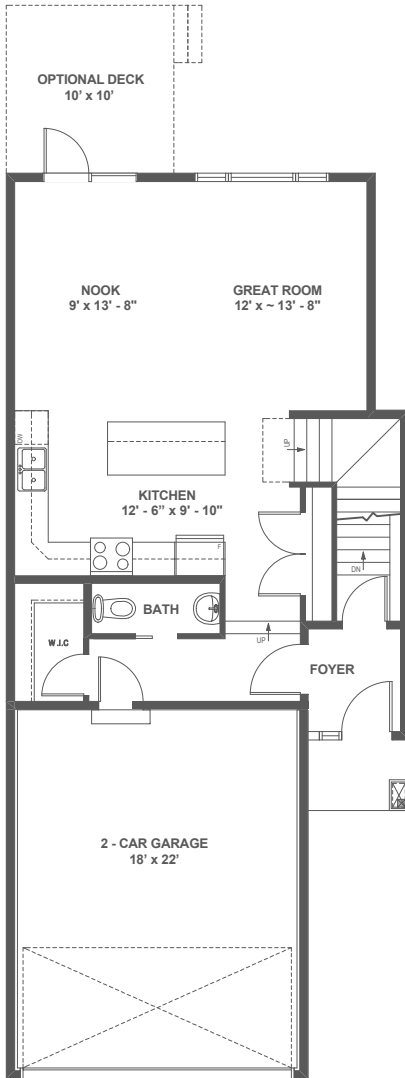

Gabriel II

2,198 sq. ft.

4 Bedroom

4 Bath

Gabriel II

Gabriel II

2,198 sq. ft.

4 Bedroom

4 Bath

Main Floor
759 sq.ft.

Second Floor
848 sq.ft.

Secondary Suite
591 sq.ft.