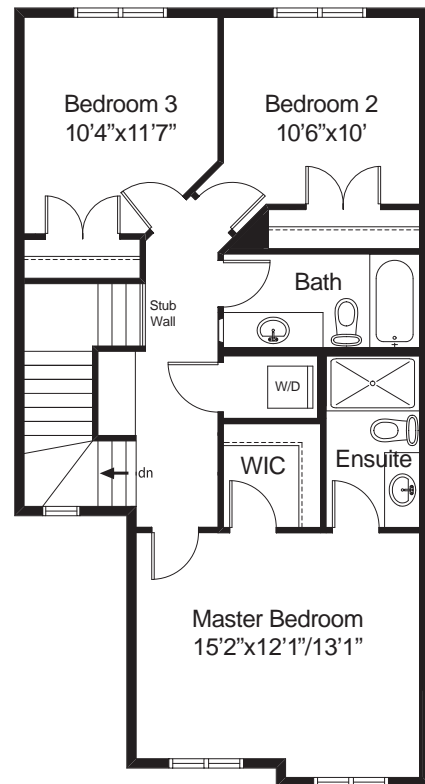

Chelsea

1,497 sq. ft.
3 Bedroom
2.5 Bath

Chelsea

Chelsea

1,497 sq. ft.
3 Bedroom
2.5 Bath

Main Level
675 sq.ft.

Upper Level
822 sq.ft.

04.18