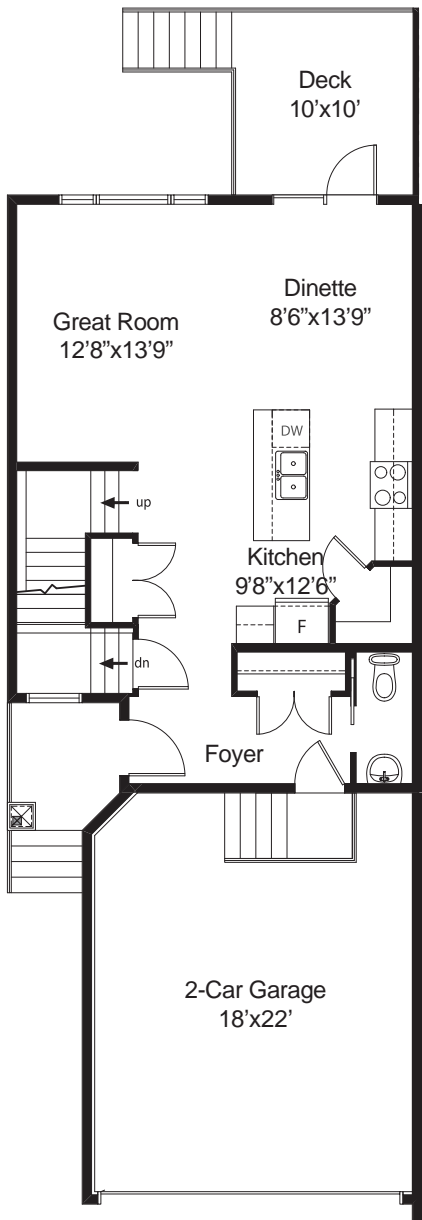

Chelsea

1,497 sq. ft.
3 Bedroom
2.5 Bath

Chelsea

Chelsea

1,497 sq. ft.
3 Bedroom
2.5 Bath

Main Level
675 sq.ft.

Upper Level
822 sq.ft.

04.18