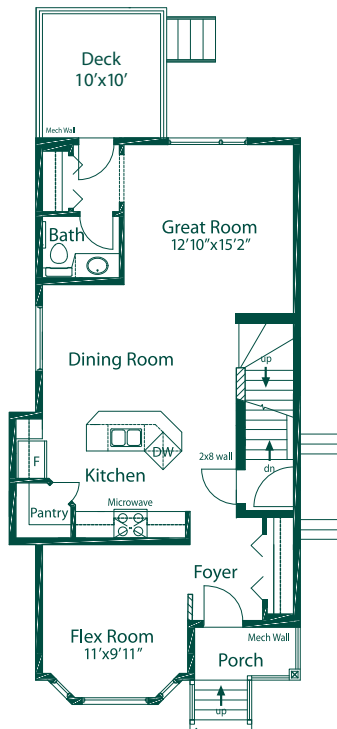

2,161 Sq. Ft.

## Bridgeport II Prairie

Main Level  
823 Sq. Ft.

Upper Level  
720 Sq. Ft.

Lower Level - Secondary Suite  
618 Sq. Ft.

*Expect to be Impressed*