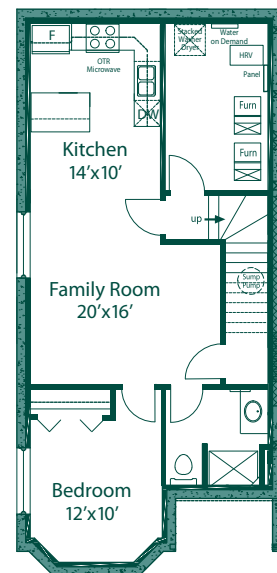

2,161 Sq. Ft.

## Bridgeport II Prairie

Main Level  
823 Sq. Ft.

Upper Level  
720 Sq. Ft.

Lower Level - Secondary Suite  
618 Sq. Ft.

*Expect to be Impressed*