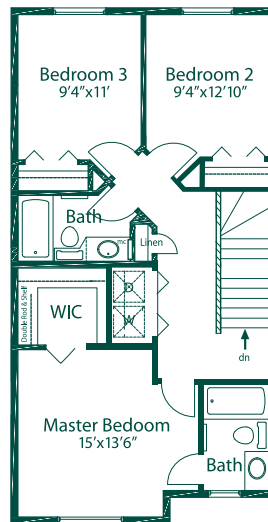

2,161 Sq. Ft.

## Bridgeport II Prairie

Main Level  
823 Sq. Ft.

Upper Level  
720 Sq. Ft.

Lower Level - Secondary Suite  
618 Sq. Ft.

*Expect to be Impressed*