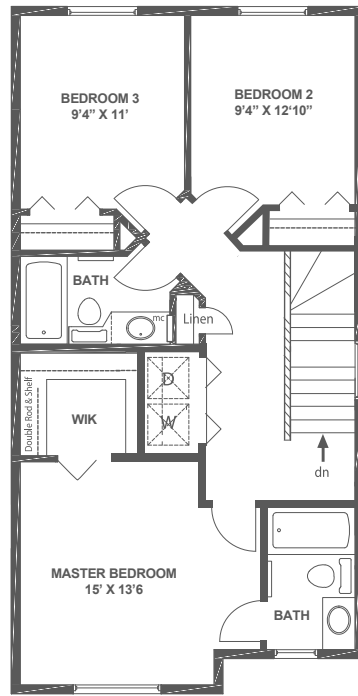

# Bridgeport II

2,147 sq. ft.  
3 - 4 Bedroom  
3 - 4 Bath

## Bridgeport II

# Bridgeport II

2,147 sq. ft.  
 3 - 4 Bedroom  
 3 - 4 Bath

Main Level  
**823 sq. ft.**

Upper Level  
**702 sq. ft.**

Secondary Suite  
**604 sq. ft.**