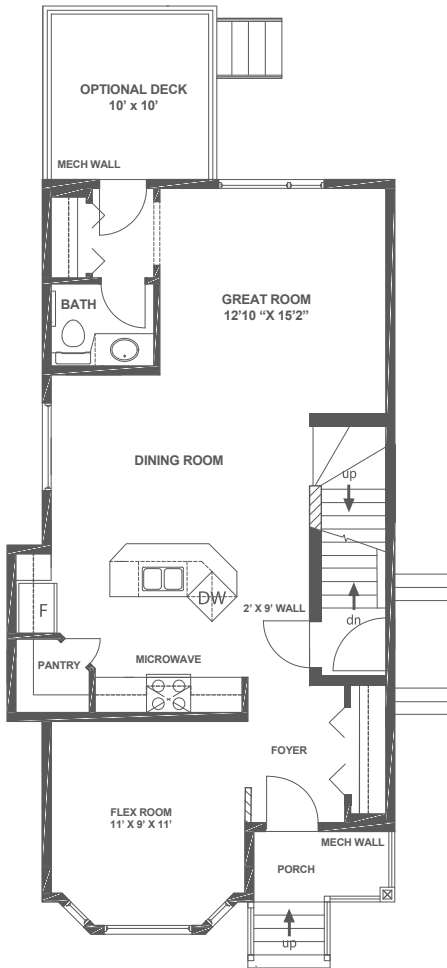

# Bridgeport II

2,147 sq. ft.  
3 - 4 Bedroom  
3 - 4 Bath

## Bridgeport II

# Bridgeport II

2,147 sq. ft.  
 3 - 4 Bedroom  
 3 - 4 Bath

Main Level  
**823 sq. ft.**

Upper Level  
**702 sq. ft.**

Secondary Suite  
**604 sq. ft.**