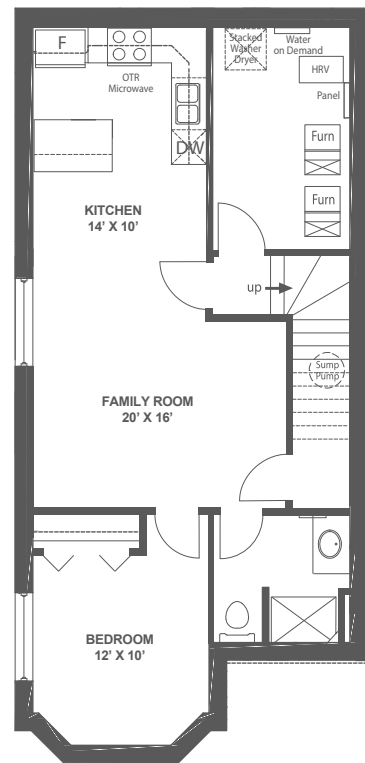

# Bridgeport II

2,147 sq. ft.  
3 - 4 Bedroom  
3 - 4 Bath

## Bridgeport II

# Bridgeport II

2,147 sq. ft.  
 3 - 4 Bedroom  
 3 - 4 Bath

Main Level  
**823 sq. ft.**

Upper Level  
**702 sq. ft.**

Secondary Suite  
**604 sq. ft.**