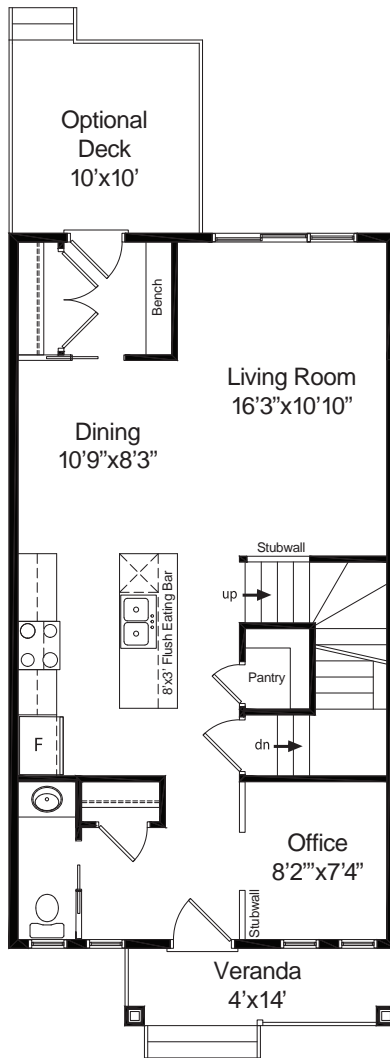

Azalea ZI

1,457 Sq. Ft.
3 Bedroom
2.5 Bath

Azalea ZI 20'

Azalea ZI

1,457 Sq. Ft.
3 Bedroom
2.5 Bath

Main Level
740 sq.ft.

Upper Level
717 sq.ft.

05.19