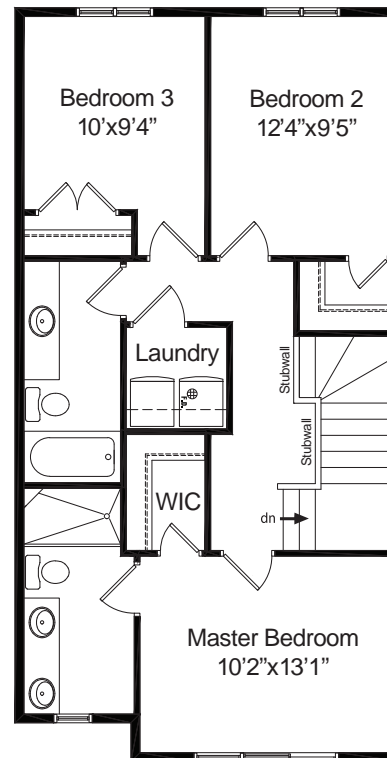

Azalea ZI

1,457 Sq. Ft.
3 Bedroom
2.5 Bath

Azalea ZI 20'

Azalea ZI

1,457 Sq. Ft.
3 Bedroom
2.5 Bath

Main Level
740 sq.ft.

Upper Level
717 sq.ft.

05.19